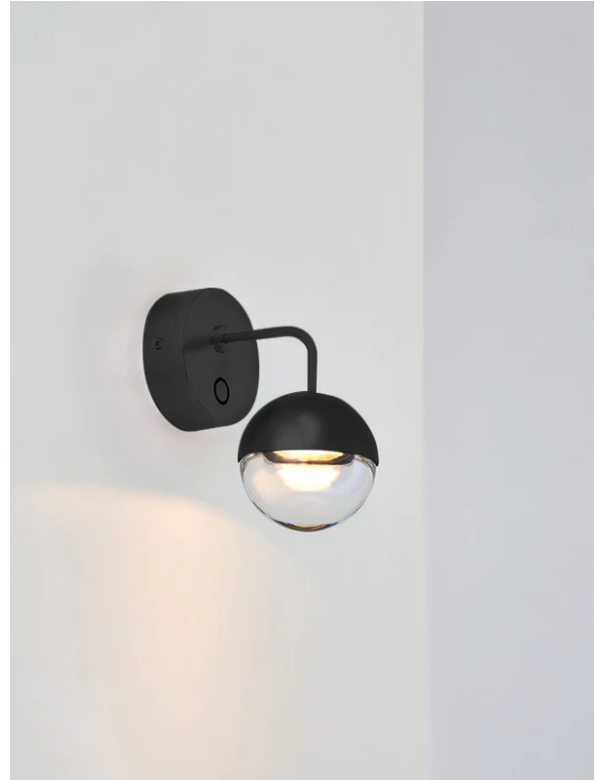

SE A/DORA/WH

Dora Wall Light

by Ting Ting Chang

The Dora collection from SEED Design utilises the latest LED technology within an elegant form. Dora wall light combines a metal base and glass shade with an embedded LED for gentle illumination. Dora also features an adjustable shade and touch-dimming. Available in matt black or white finish.

Designer Ting Ting Chang

Supplier Seed Design

Country Taiwan

SKU SE A/DORA/WH

Finish White

Product Dimensions

Materials Glass

Source 6.5W LED

Colour Temp 3000K

Output 550lm

CRI 90

Dimming Touch dimmer