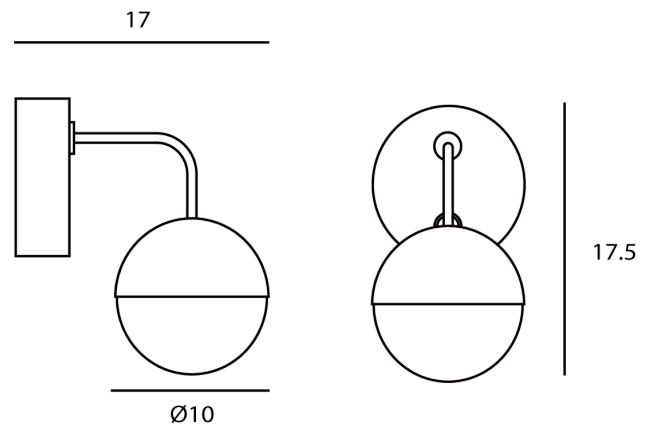

SE A/DORA/WH

Dora Wall Light

by Ting Ting Chang

The Dora collection from SEED Design utilises the latest LED technology within an elegant form. Dora wall light combines a metal base and glass shade with an embedded LED for gentle illumination. Dora also features an adjustable shade and touch-dimming. Available in matt black or white finish.

Designer	Ting Ting Chang
Supplier	Seed Design
Country	Taiwan
SKU	SE A/DORA/WH
Finish	White

Product Dimensions

Materials	Glass	Source	6.5W LED	Colour Temp	3000K
Output	550lm	CRI	90	Dimming	Touch dimmer