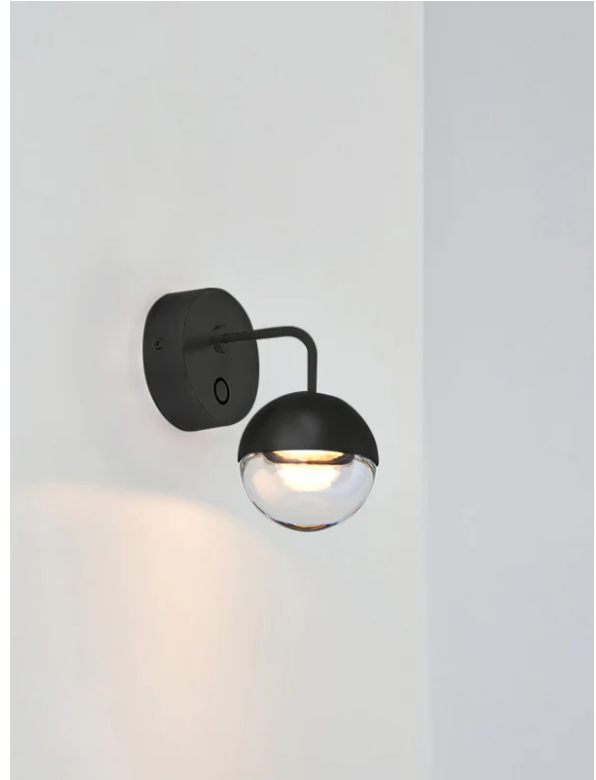

SE A/DORA/WH

Dora Wall Light

by Ting Ting Chang

The Dora collection from SEED Design utilises the latest LED technology within an elegant form. Dora wall light combines a metal base and glass shade with an embedded LED for gentle illumination. Dora also features an adjustable shade and touch-dimming. Available in matt black or white finish.

| | |
|-----------------|-----------------|
| Designer | Ting Ting Chang |
| Supplier | Seed Design |
| Country | Taiwan |
| SKU | SE A/DORA/WH |
| Finish | White |

Product Dimensions

| | | | | | |
|------------------|-------|---------------|----------|--------------------|--------------|
| Materials | Glass | Source | 6.5W LED | Colour Temp | 3000K |
| Output | 550lm | CRI | 90 | Dimming | Touch dimmer |