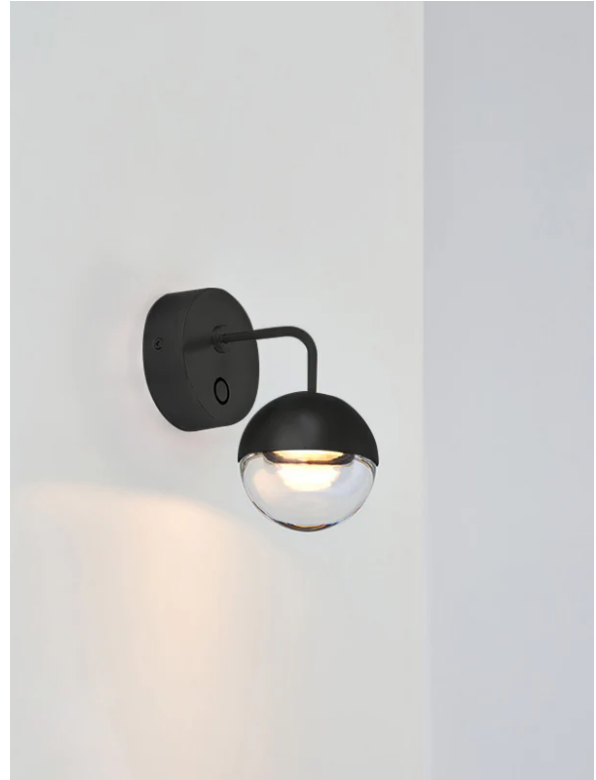

SE A/DORA/WH

## Dora Wall Light

by Ting Ting Chang

The Dora collection from SEED Design utilises the latest LED technology within an elegant form. Dora wall light combines a metal base and glass shade with an embedded LED for gentle illumination. Dora also features an adjustable shade and touch-dimming. Available in matt black or white finish.

### Product Dimensions

**Materials** Glass

**Source** 6.5W LED

**Colour Temp** 3000K

**Output** 550lm

**CRI** 90

**Dimming** Touch dimmer