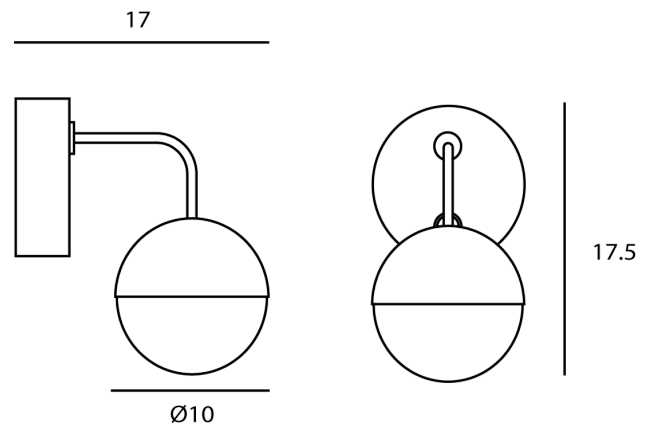

Designer Ting Ting Chang

Supplier Seed Design

Country Taiwan

SKU SE A/DORA/WH

Finish White

Product Dimensions

Materials Glass

Source 6.5W LED