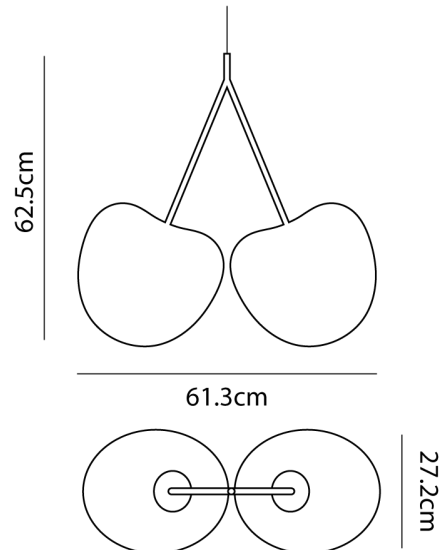

Designer	Nika Zupanc
Supplier	Qeeboo
Country	Italy
SKU	QBO CHERRY LAMP/BLACK
Finish	Black

Product Dimensions

Weight	2kg	Materials	Polycarbonate	Source	2 x E27 PAR 30 18W LED (Max)
---------------	-----	------------------	---------------	---------------	------------------------------