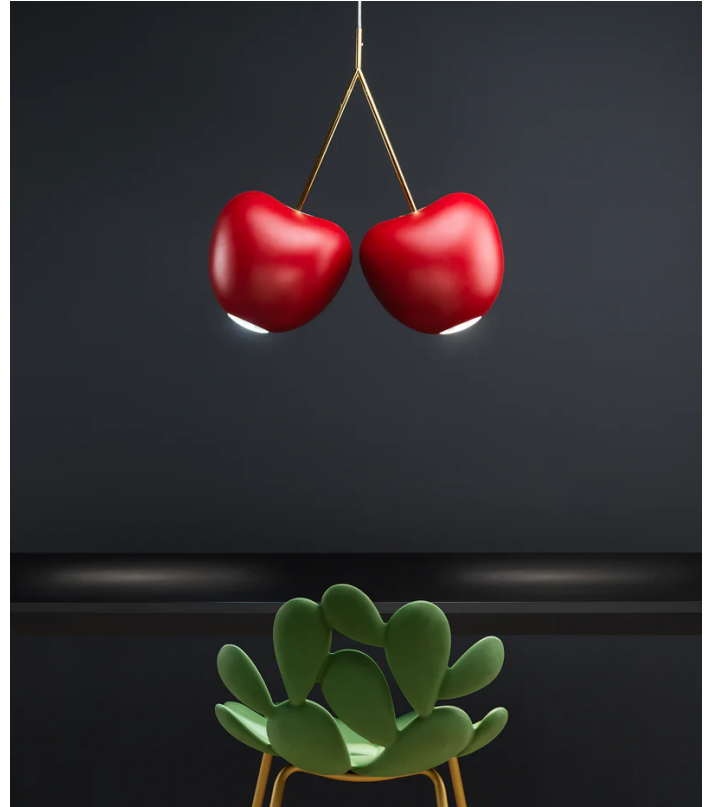

QBO CHERRY LAMP/BLACK

Cherry Lamp

by Nika Zupanc

Cherry by Nika Zupanc is a polycarbonate suspended ceiling lamp with a semi-diffused emission. Voluptuous, fleshy and captivating, Cherry boasts a playful form which will enhance any contemporary space. Available in matt black or red finish. Made in Italy.

Designer	Nika Zupanc
Supplier	Qeeboo
Country	Italy
SKU	QBO CHERRY LAMP/BLACK
Finish	Black

Product Dimensions

Weight	2kg	Materials	Polycarbonate	Source	2 x E27 PAR 30 18W LED (Max)
---------------	-----	------------------	---------------	---------------	------------------------------