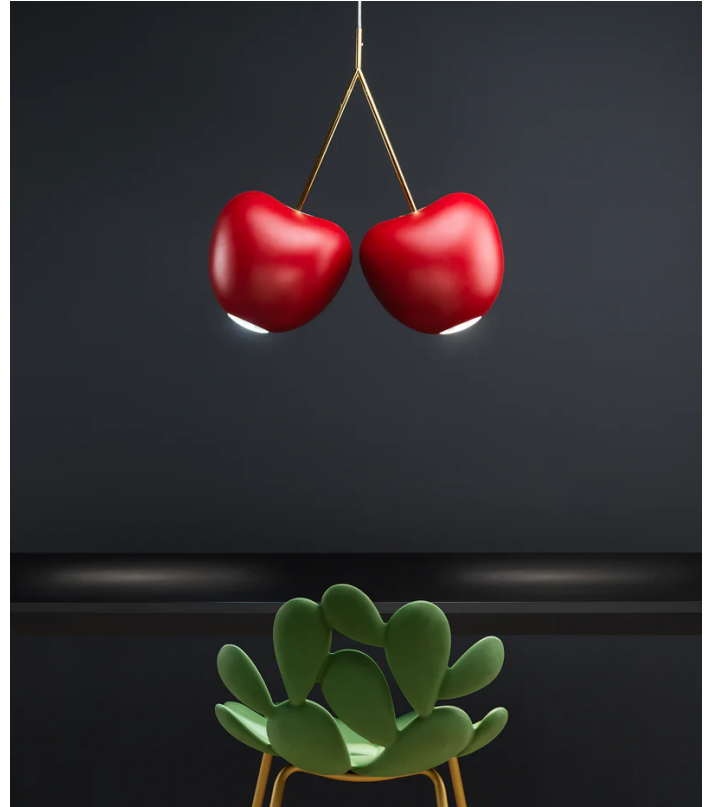

QBO CHERRY LAMP/BLACK

## Cherry Lamp

by Nika Zupanc

Cherry by Nika Zupanc is a polycarbonate suspended ceiling lamp with a semi-diffused emission. Voluptuous, fleshy and captivating, Cherry boasts a playful form which will enhance any contemporary space. Available in matt black or red finish. Made in Italy.

<b>Designer</b>	Nika Zupanc
<b>Supplier</b>	Qeeboo
<b>Country</b>	Italy
<b>SKU</b>	QBO CHERRY LAMP/BLACK
<b>Finish</b>	Black