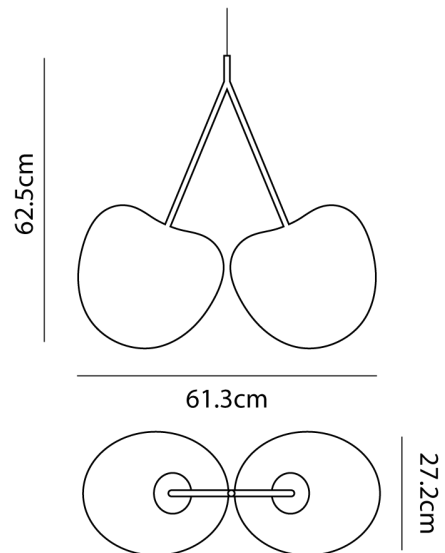

Product Dimensions

Weight	2kg	Materials	Polycarbonate	Source	2 x E27 PAR 30 18W LED (Max)