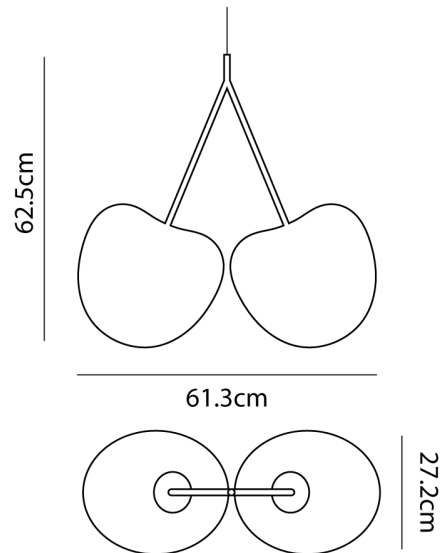

Designer	Nika Zupanc
Supplier	Qeeboo
Country	Italy
SKU	QBO CHERRY LAMP/GOLD
Finish	Gold

Product Dimensions

Weight	2kg	Materials	Polycarbonate	Source	2 x E27 PAR 30 18W LED (Max)
---------------	-----	------------------	---------------	---------------	------------------------------