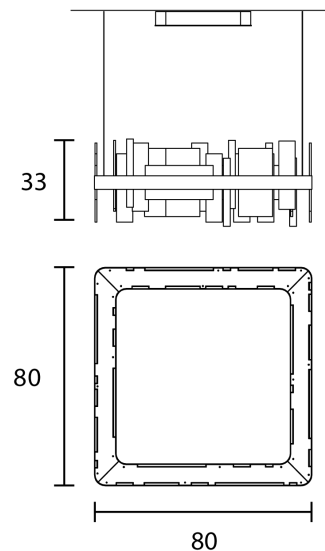

MAS S/RIBBON/S80/MATT BLACK/TRANS

Ribbon Square Pendant

by Oriano Favaretto

Perfectly suited to feature lighting applications, the Ribbon square pendant expresses contemporary minimalism through simple lines and materials. Plate glass panels of varying sizes are arranged on a horizontal plane and encircled by a painted metal "ribbon" for a uniquely sculptural form. The frame houses a dimmable LED source that provides diffused illumination upwards and downwards. Frame available in burnished brass or matte black finish with transparent glass plates. Designed by Oriano Favaretto and made in Italy.

Designer	Oriano Favaretto
Supplier	Masiero
Country	Italy
SKU	MAS S/RIBBON/S80/MATT BLACK/TRANS
Size	S80

Product Dimensions

Weight	34kg
Colour Temp	3000K
Emission	Up + Down

Materials	Painted metal frame with plate glass diffusers
Output	4326lm UP + 7416lm DOWN
Dimming	0-10V

Source	28.1W UP + 60.85W DOWN LED
CRI	>90
Notes	150cm cable drop