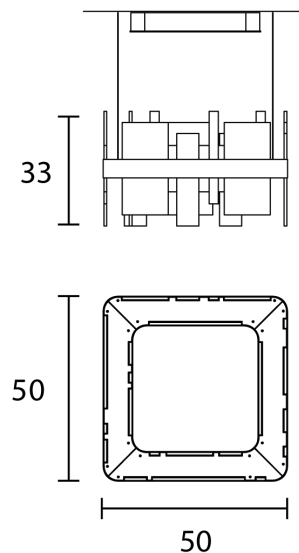

<b>Designer</b>	Oriano Favaretto
<b>Supplier</b>	Masiero
<b>Country</b>	Italy
<b>SKU</b>	MAS S/RIBBON/S50/MATT BLACK/TRANS
<b>Size</b>	S50

Product Dimensions

<b>Weight</b>	34kg
<b>Colour Temp</b>	3000K
<b>Emission</b>	Up + Down

<b>Materials</b>	Painted metal frame with plate glass diffusers
<b>Output</b>	2008lm UP + 4326lm DOWN
<b>Notes</b>	150cm cable drop

<b>Source</b>	15.21W UP + 32.76W DOWN LED
<b>CRI</b>	>90