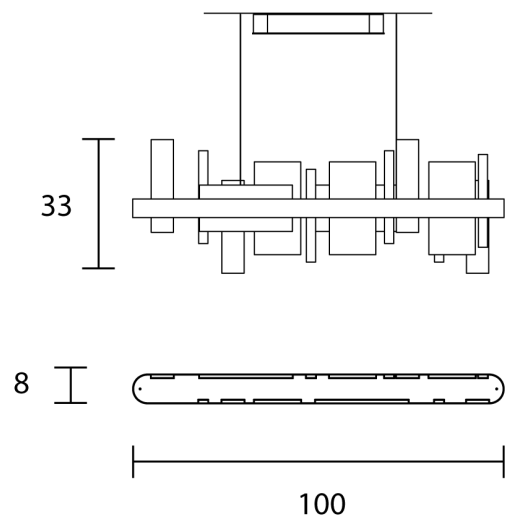

## Ribbon Linear Pendant

by Oriano Favaretto

Perfectly suited to feature lighting applications, the Ribbon linear pendant expresses contemporary minimalism through simple lines and materials. Plate glass panels of varying sizes are arranged on a horizontal plane and encircled by a painted metal "ribbon" for a uniquely sculptural form. The frame houses a dimmable LED source that provides diffused illumination upwards and downwards. Frame available in burnished brass or matte black finish with transparent glass plates. Designed by Oriano Favaretto and made in Italy.

<b>Designer</b>	Oriano Favaretto
<b>Supplier</b>	Masiero
<b>Country</b>	Italy
<b>SKU</b>	MAS S/RIBBON/S100/BURNISHED/TRANS
<b>Size</b>	S100
<b>Frame Finish</b>	Burnished

Product Dimensions

<b>Weight</b>	15kg	<b>Materials</b>	Painted metal frame with plate glass diffusers	<b>Source</b>	9.36W UP + 21.1W DOWN LED
<b>Colour Temp</b>	3000K	<b>Output</b>	1235lm UP + 2781lm DOWN	<b>CRI</b>	>90
<b>Emission</b>	Up + Down	<b>Dimming</b>	0-10V	<b>Notes</b>	150cm cable drop