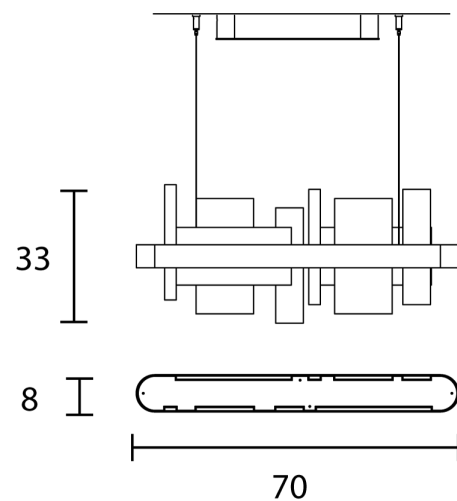

MAS S/RIBBON/S70/MATT BLACK/TRANS

Ribbon Linear Pendant

by Oriano Favaretto

Perfectly suited to feature lighting applications, the Ribbon linear pendant expresses contemporary minimalism through simple lines and materials. Plate glass panels of varying sizes are arranged on a horizontal plane and encircled by a painted metal "ribbon" for a uniquely sculptural form. The frame houses a dimmable LED source that provides diffused illumination upwards and downwards. Frame available in burnished brass or matte black finish with transparent glass plates. Designed by Oriano Favaretto and made in Italy.

Designer	Oriano Favaretto
Supplier	Masiero
Country	Italy
SKU	MAS S/RIBBON/S70/MATT BLACK/TRANS
Size	S70
Frame Finish	Matt Black

Product Dimensions

Weight	10kg
Colour Temp	3000K
Emission	Up + Down

Materials	Painted metal frame with plate glass diffusers
Output	927lm UP + 2008lm DOWN
Dimming	0-10V

Source	7W UP + 15W DOWN LED
CRI	>90
Notes	150cm cable drop