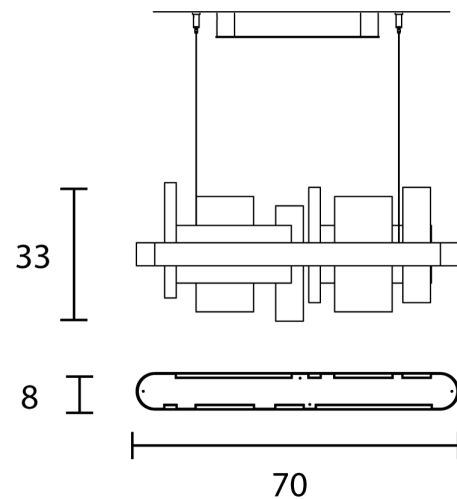

MAS S/RIBBON/S70/MATT BLACK/TRANS

Ribbon Linear Pendant

by Oriano Favaretto

Perfectly suited to feature lighting applications, the Ribbon linear pendant expresses contemporary minimalism through simple lines and materials. Plate glass panels of varying sizes are arranged on a horizontal plane and encircled by a painted metal "ribbon" for a uniquely sculptural form. The frame houses a dimmable LED source that provides diffused illumination upwards and downwards. Frame available in burnished brass or matte black finish with transparent glass plates. Designed by Oriano Favaretto and made in Italy.

Designer	Oriano Favaretto
Supplier	Masiero
Country	Italy
SKU	MAS S/RIBBON/S70/MATT BLACK/TRANS
Size	S70
Frame Finish	Matt Black

Product Dimensions

Weight	10kg
Colour Temp	3000K
Emission	Up + Down

Materials	Painted metal frame with plate glass diffusers
Output	927lm UP + 2008lm DOWN
Dimming	0-10V

Source	7W UP + 15W DOWN LED
CRI	>90
Notes	150cm cable drop