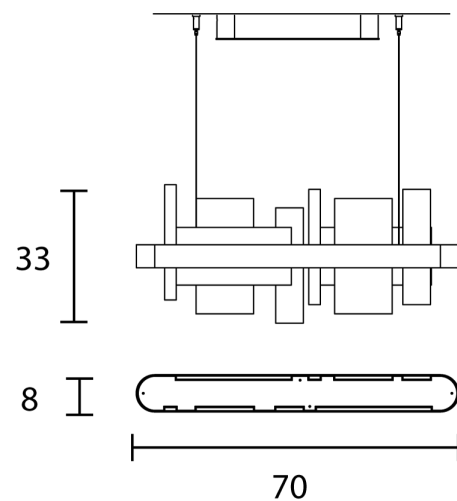

MAS S/RIBBON/S70/BURNISHED/TRANS

Ribbon Linear Pendant

by Oriano Favaretto

Perfectly suited to feature lighting applications, the Ribbon linear pendant expresses contemporary minimalism through simple lines and materials. Plate glass panels of varying sizes are arranged on a horizontal plane and encircled by a painted metal "ribbon" for a uniquely sculptural form. The frame houses a dimmable LED source that provides diffused illumination upwards and downwards. Frame available in burnished brass or matte black finish with transparent glass plates. Designed by Oriano Favaretto and made in Italy.

Designer	Oriano Favaretto
Supplier	Masiero
Country	Italy
SKU	MAS S/RIBBON/S70/BURNISHED/TRANS
Size	S70
Frame Finish	Burnished

Product Dimensions

Weight	10kg
Colour Temp	3000K
Emission	Up + Down

Materials	Painted metal frame with plate glass diffusers
Output	927lm UP + 2008lm DOWN
Dimming	0-10V

Source	7W UP + 15W DOWN LED
CRI	>90
Notes	150cm cable drop