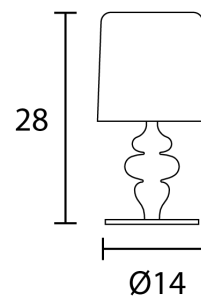

MAS LT/EVA/TL1/P/DARK GREY

Eva Table Lamp

by Masiero Lab

The Eva collection magnificently embodies a modern interpretation of classic chandeliers. Like a blossoming flower, Eva enchants with fluid sinuosity and conveys a sense of calm. The table lamp features a resin and polyurethane frame with an aluminium lampshade, accentuating its modern aesthetic. Available in three sizes and a variety of finish options.

| | |
|-----------------|----------------------------|
| Designer | Masiero Lab |
| Supplier | Masiero |
| Country | Italy |
| SKU | MAS LT/EVA/TL1/P/DARK GREY |
| Finish | Dark Grey |
| Size | Small |

Product Dimensions

**Weight** 1.5kg**Materials** Resin and polyurethane frame with aluminium shade**Source** 1 x E27 20W MAX