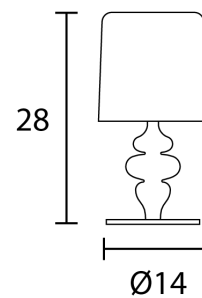

### Product Dimensions

**Weight** 1.5kg**Materials** Resin and polyurethane frame with aluminium shade**Source** 1 x E27 20W MAX