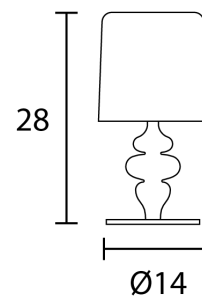

MAS LT/EVA/TL1/P/DARK GREY

Eva Table Lamp

by Masiero Lab

The Eva collection magnificently embodies a modern interpretation of classic chandeliers. Like a blossoming flower, Eva enchants with fluid sinuosity and conveys a sense of calm. The table lamp features a resin and polyurethane frame with an aluminium lampshade, accentuating its modern aesthetic. Available in three sizes and a variety of finish options.

Designer	Masiero Lab
Supplier	Masiero
Country	Italy
SKU	MAS LT/EVA/TL1/P/DARK GREY
Finish	Dark Grey
Size	Small

Product Dimensions

Weight 1.5kg

Materials Resin and polyurethane frame with aluminium shade

Source 1 x E27 20W MAX