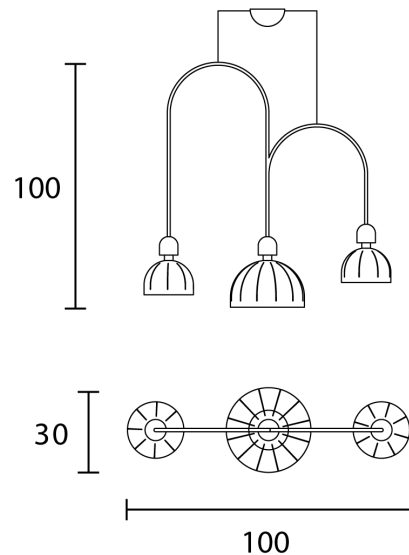

MAS S/CUPOLE/BIL3/DARK GREY/WHITE

Cupole BIL 3 Pendant

by Marco Zito

Cupole is a tribute to the skyline of Venice. Inspired by the churches that trace romantic curves across the Venetian horizon, Cupole's clean dome shape is accented with linear apertures which reveal the light source. Composed of a painted metal dome with an inbuilt LED. This three-light version of the Cupole pendant is ideal for feature lighting applications. Available in a variety of internal and external finish combinations. Made in Italy by Masiero.

Designer	Marco Zito
Supplier	Masiero
Country	Italy
SKU	MAS S/CUPOLE/BIL3/DARK GREY/WHITE
Exterior Finish	Embossed Dark Grey
Interior Finish	White

Product Dimensions

Weight	15.5kg	Materials	Painted metal structure	Source	18W LED
Colour Temp	3000K	Output	2550lm	CRI	>90
Dimming	1-10v + PUSH				