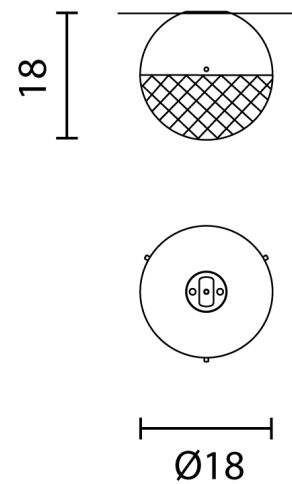

<b>Designer</b>	Oriano Favaretto
<b>Supplier</b>	Masiero
<b>Country</b>	Italy
<b>SKU</b>	MAS PL/IGLU/PL18/BRONZE/GOLD MESH
<b>Size</b>	PL18

### Product Dimensions

<b>Weight</b>	0.5kg	<b>Materials</b>	Brushed bronze patina with gold metal mesh diffuser	<b>Source</b>	11.4W LED
<b>Colour Temp</b>	3000K	<b>Output</b>	1450lm	<b>CRI</b>	>90
<b>Dimming</b>	Non-dimmable				