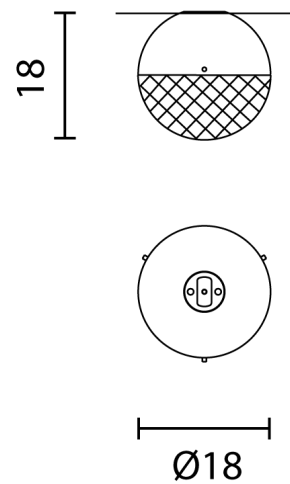

MAS PL/IGLU/PL18/BRONZE/GOLD MESH

Iglu Ceiling Light

by Oriano Favaretto

Iglu is an intuition born from observing the perfection of the sphere. A mesh grate seamlessly completes the metal sphere and shields the light source, creating a pattern of light and shadow. Metal structure painted with brushed patina. Designed by Oriano Favaretto and made in Italy.

Designer	Oriano Favaretto
Supplier	Masiero
Country	Italy
SKU	MAS PL/IGLU/PL18/BRONZE/GOLD MESH
Size	PL18

Product Dimensions

Weight	0.5kg
Colour Temp	3000K
Dimming	Non-dimmable

Materials	Brushed bronze patina with gold metal mesh diffuser
Output	1450lm