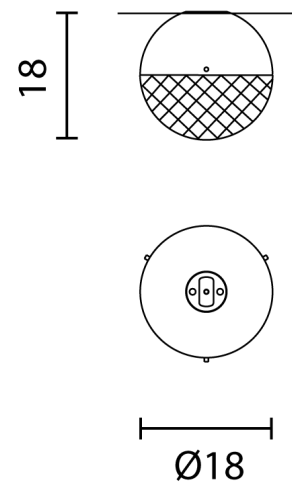

MAS PL/IGLU/PL18/BRONZE/GOLD MESH

Iglu Ceiling Light

by Oriano Favaretto

Iglu is an intuition born from observing the perfection of the sphere. A mesh grate seamlessly completes the metal sphere and shields the light source, creating a pattern of light and shadow. Metal structure painted with brushed patina. Designed by Oriano Favaretto and made in Italy.

Designer	Oriano Favaretto
Supplier	Masiero
Country	Italy
SKU	MAS PL/IGLU/PL18/BRONZE/GOLD MESH
Size	PL18

Product Dimensions

Weight	0.5kg
Colour Temp	3000K
Dimming	Non-dimmable

Materials	Brushed bronze patina with gold metal mesh diffuser
Output	1450lm