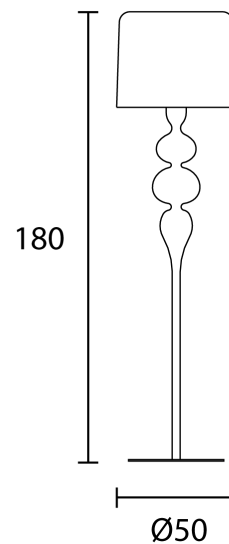

## Eva Floor Lamp

by Masiero Lab

The Eva collection magnificently embodies a modern interpretation of classic chandeliers. Like a blossoming flower, Eva enchants with fluid sinuosity and conveys a sense of calm. The floor lamp features a resin and polyurethane frame with an aluminium lampshade, accentuating its modern aesthetic. Available in a variety of finish options.

### Product Dimensions

**Weight** 24kg**Materials** Resin and polyurethane frame with aluminium shade**Source** 3 x E27 20W + 1 x E14 10W MAX