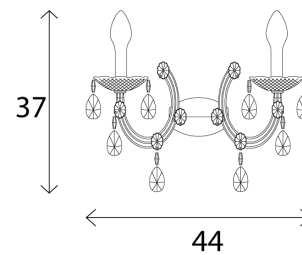

### Product Dimensions

<b>Weight</b>	1kg	<b>Materials</b>	Polycarbonate pendants and prisms (recommended for outdoor use all year round)	<b>Source</b>	2 x RGB-W LED, 8W MAX
<b>Emission</b>	RGB-W light controlled via smartphone app or optional remote control (enquire at purchase)	<b>IP Rating</b>	IP66	<b>Dimming</b>	Dimmable via SMARTPHONE APP/DMX control only
<b>Notes</b>	Extreme version is UV and				