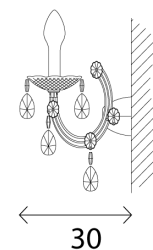

### Product Dimensions

<b>Weight</b>	1kg	<b>Materials</b>	Polycarbonate pendants and prisms (recommended for outdoor use all year round)	<b>Source</b>	2 x RGB-W LED, 8W MAX
<b>Emission</b>	RGB-W light controlled via smartphone app or optional remote control (enquire at purchase)	<b>IP Rating</b>	IP66	<b>Dimming</b>	Dimmable via SMARTPHONE APP/DMX control only
<b>Notes</b>	Extreme version is UV and				