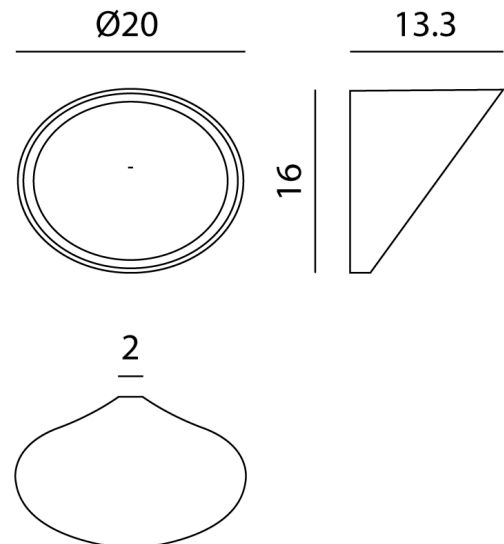

Designer	Rainer Mutsch
Supplier	Axo Light
Country	Italy
SKU	AX A/ORCHID/ANT
Finish	Anthracite

Product Dimensions

Weight	0.8kg	Materials	Aluminium	Source	15W LED
Colour Temp	3000K	Output	882lm	CRI	90
Emission	Diffused beam	IP Rating	IP20	Dimming	PHASE