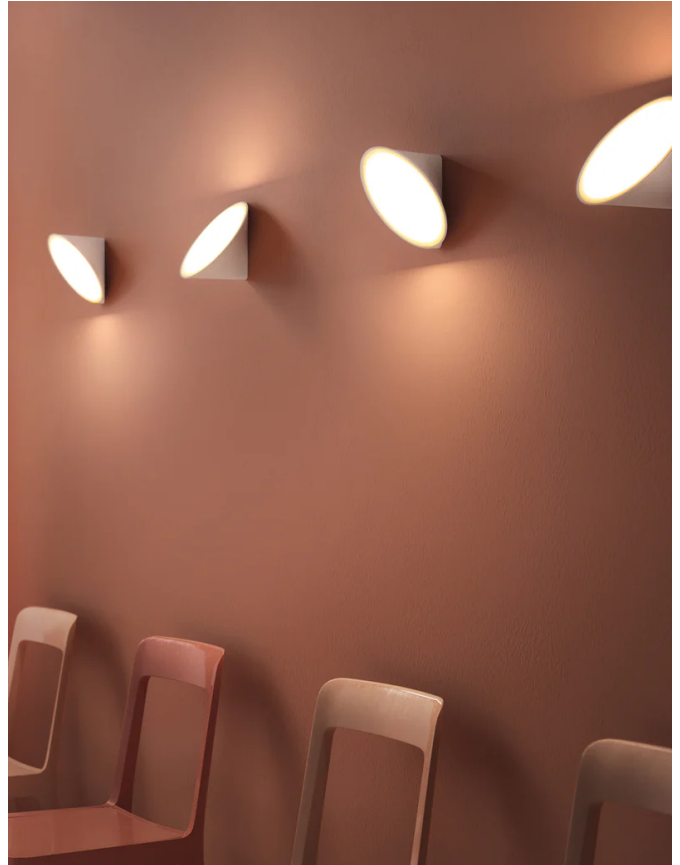

AX A/ORCHID/ANT

Orchid Wall Light

by Rainer Mutsch

A creation of Austrian designer Rainer Mutsch, Orchid is a lighting collection inspired by nature. The structure of the aluminium blossom-shaped diffuser prevents overheating. Thanks to its versatility and minimalist aesthetic, the Orchid wall/ceiling light pendant performs well both in residential settings and in large-scale contract projects. Available in white, sand or anthracite grey finish.

Designer	Rainer Mutsch
Supplier	Axo Light
Country	Italy
SKU	AX A/ORCHID/ANT
Finish	Anthracite

Product Dimensions

Weight	0.8kg
Colour Temp	3000K
Emission	Diffused beam

Materials	Aluminium
Output	882lm
IP Rating	IP20