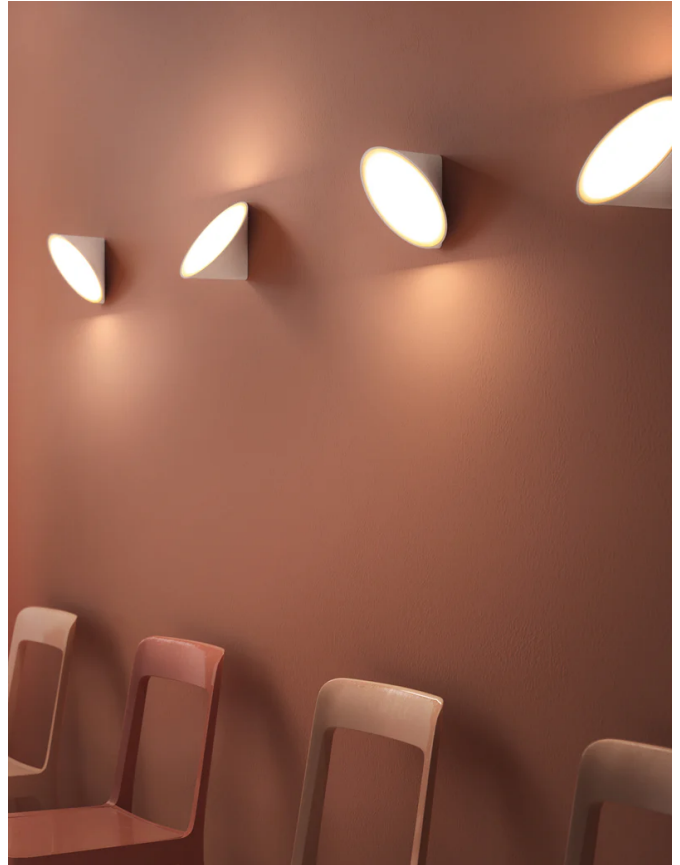

AX A/ORCHID/ANT

Orchid Wall Light

by Rainer Mutsch

A creation of Austrian designer Rainer Mutsch, Orchid is a lighting collection inspired by nature. The structure of the aluminium blossom-shaped diffuser prevents overheating. Thanks to its versatility and minimalist aesthetic, the Orchid wall/ceiling light pendant performs well both in residential settings and in large-scale contract projects. Available in white, sand or anthracite grey finish.

Designer	Rainer Mutsch
Supplier	Axo Light
Country	Italy
SKU	AX A/ORCHID/ANT
Finish	Anthracite

Product Dimensions

Weight	0.8kg	Materials	Aluminium	Source	15W LED
Colour Temp	3000K	Output	882lm	CRI	90
Emission	Diffused beam	IP Rating	IP20	Dimming	PHASE