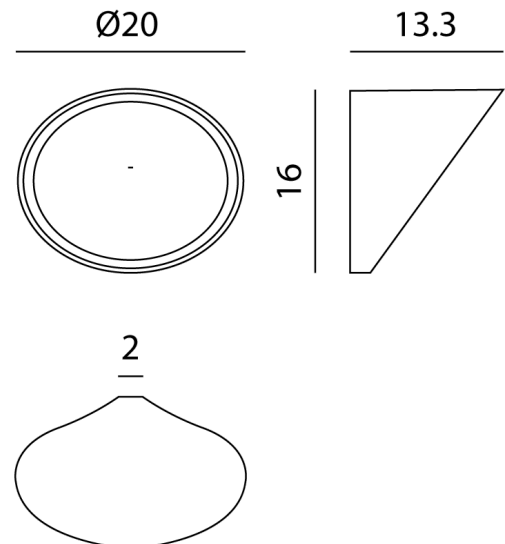

Designer	Rainer Mutsch
Supplier	Axo Light
Country	Italy
SKU	AX A/ORCHID/ANT
Finish	Anthracite

Product Dimensions

Weight	0.8kg	Materials	Aluminium	Source	15W LED
Colour Temp	3000K	Output	882lm	CRI	90
Emission	Diffused beam	IP Rating	IP20	Dimming	PHASE