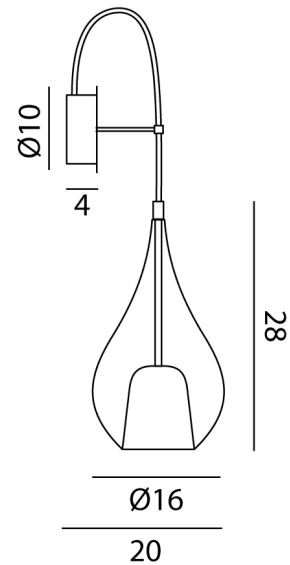

## Zoe Wall Light

by

The Zoe Wall Light by Cangini and Tucci features a stunning mouth-blown glass diffuser shaped like a tear drop. The true magic of the Zoe is brought to life when the light is turned on. The hidden white diffuser illuminates within the pendant, surprising us with another dimension to the beautiful design. Available in a variety of finishes.

<b>Supplier</b>	Cangini & Tucci
<b>Country</b>	Italy
<b>SKU</b>	CT A/ZOE/TITANIUM
<b>Finish</b>	Titanium

Product Dimensions

<b>Weight</b>	0.875kg
<b>IP Rating</b>	IP20

<b>Materials</b>	Blown Glass
<b>Dimming</b>	Dependent on globe

<b>Source</b>	1 x G9 48W (Max)
---------------	------------------