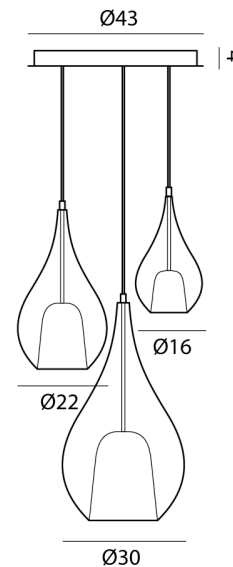

## Zoe 3 Light Pendant

by

The Zoe 3 Light Pendant by Cangini and Tucci combines three sizes of the tear drop inspired suspended light. The true magic of the Zoe is brought to life when the light is turned on. The hidden white diffuser illuminates within the pendant, surprising us with another dimension to the beautiful design. The 3 Light pendant is standard with a small, GIG and XXL size in a single finish, but can be configured with different sizes and finishes on request.

<b>Supplier</b>	Cangini & Tucci
<b>Country</b>	Italy
<b>SKU</b>	CT S/ZOE/3/TITANIUM
<b>Finish</b>	Titanium

Product Dimensions

<b>Weight</b>	6.48kg
<b>IP Rating</b>	IP20

<b>Materials</b>	Blown Glass
<b>Dimming</b>	Dependent on globe

<b>Source</b>	1 x G9 42W + 2 x E27 70W (Max)
---------------	-----------------------------------