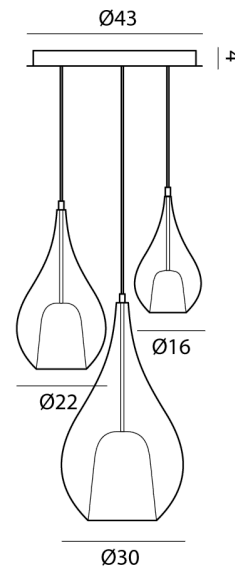

CT S/ZOE/3/TITANIUM

Zoe 3 Light Pendant

by

The Zoe 3 Light Pendant by Cangini and Tucci combines three sizes of the tear drop inspired suspended light. The true magic of the Zoe is brought to life when the light is turned on. The hidden white diffuser illuminates within the pendant, surprising us with another dimension to the beautiful design. The 3 Light pendant is standard with a small, GIG and XXL size in a single finish, but can be configured with different sizes and finishes on request.

Supplier	Cangini & Tucci
Country	Italy
SKU	CT S/ZOE/3/TITANIUM
Finish	Titanium

Product Dimensions

Weight	6.48kg
IP Rating	IP20

Materials	Blown Glass
Dimming	Dependent on globe

Source	1 x G9 42W + 2 x E27 70W (Max)
---------------	-----------------------------------