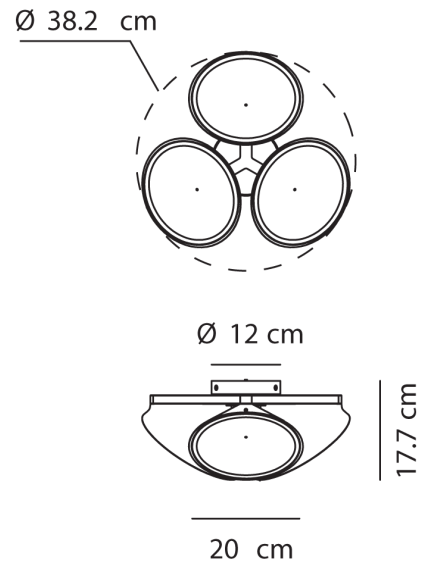

Designer	Rainer Mutsch
Supplier	Axo Light
Country	Italy
SKU	AX PL/ORCHID/3000K/ANTHRACITE
Finish	Anthracite

Product Dimensions

Materials	Aluminium	Source	3 x 15W LED	Colour Temp	3000K
Output	1234lm	CRI	90	IP Rating	IP20
Dimming	PHASE CUT				