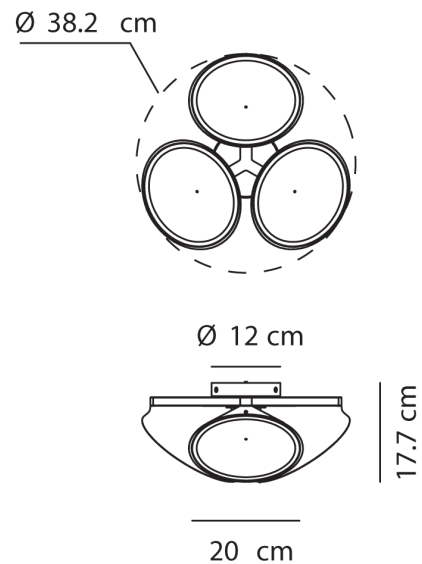

Designer	Rainer Mutsch
Supplier	Axo Light
Country	Italy
SKU	AX PL/ORCHID/3000K/ANTHRACITE
Finish	Anthracite

Product Dimensions

Materials	Aluminium	Source	3 x 15W LED	Colour Temp	3000K
Output	1234lm	CRI	90	IP Rating	IP20
Dimming	PHASE CUT				