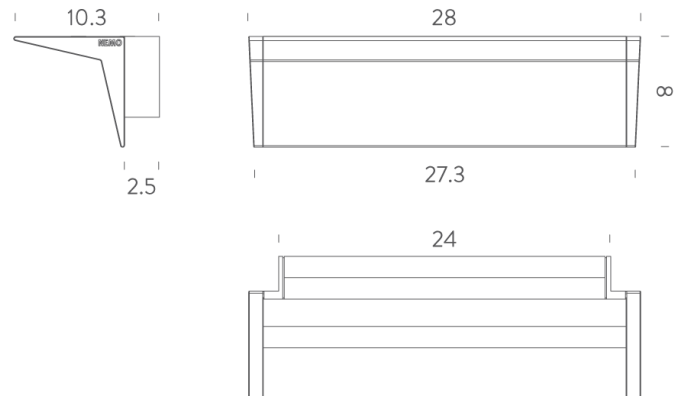

NE A/ZENA/2700K/WHITE

Zena Wall Light

by Roberto Paoli

The clean silhouette of Zena is the result of a rigorous research of geometrical design that leads to the conception of an essential and powerful artefact featuring significant lighting performances. The PLUS version includes a track that can host up to two adjustable spots. Zena represents a revolution in the world of wall lamps, a contemporary experiment that transforms the wall lamp from a traditionally static object into a dynamic and sophisticated element, an important synthesis of lightness, power and comfort. Zena features recyclable aluminium extrusions available in matt white and matt black. Optional spotlights in the PLUS version (available on request).

| | |
|-----------------|-----------------------|
| Designer | Roberto Paoli |
| Supplier | Nemo |
| Country | Italy |
| SKU | NE A/ZENA/2700K/WHITE |
| Finish | White |
| Version | 2700K |

Product Dimensions

| | |
|------------------|-----------|
| Materials | Aluminium |
| Output | 2200lm |
| Dimming | TRIAC |

| | |
|---------------|---------|
| Source | 20W LED |
| CRI | 90 |

| | |
|--------------------|----------|
| Colour Temp | 2700K |
| Emission | Diffused |