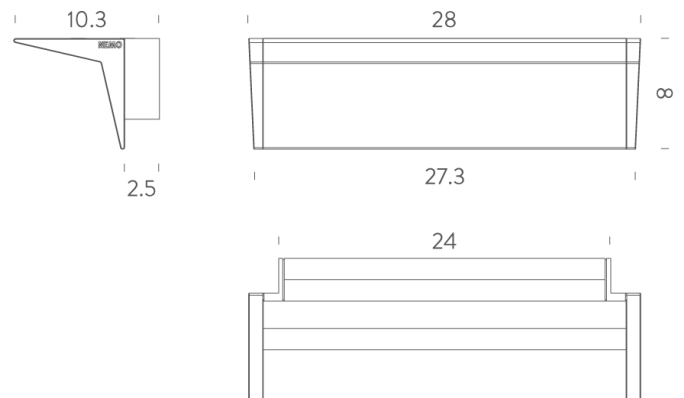

## Zena Wall Light

by Roberto Paoli

The clean silhouette of Zena is the result of a rigorous research of geometrical design that leads to the conception of an essential and powerful artefact featuring significant lighting performances. The PLUS version includes a track that can host up to two adjustable spots. Zena represents a revolution in the world of wall lamps, a contemporary experiment that transforms the wall lamp from a traditionally static object into a dynamic and sophisticated element, an important synthesis of lightness, power and comfort. Zena features recyclable aluminium extrusions available in matt white and matt black. Optional spotlights in the PLUS version (available on request).

### Product Dimensions

<b>Materials</b>	Aluminium	<b>Source</b>	20W LED	<b>Colour Temp</b>	3000K
<b>Output</b>	2200lm	<b>CRI</b>	90	<b>Emission</b>	Diffused
<b>Dimming</b>	TRIAC				