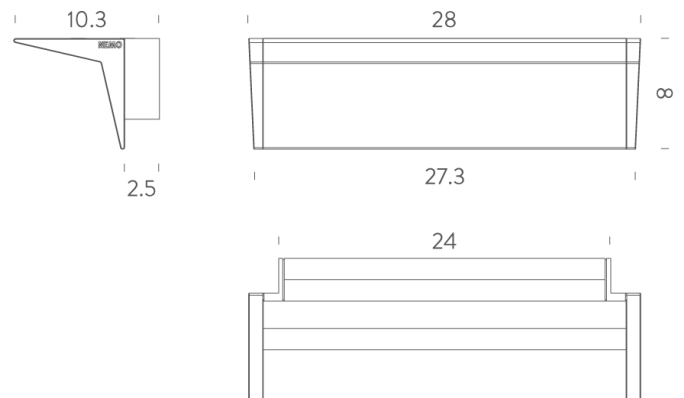

NE A/ZENA/3000K/WHITE

Zena Wall Light

by Roberto Paoli

The clean silhouette of Zena is the result of a rigorous research of geometrical design that leads to the conception of an essential and powerful artefact featuring significant lighting performances. The PLUS version includes a track that can host up to two adjustable spots. Zena represents a revolution in the world of wall lamps, a contemporary experiment that transforms the wall lamp from a traditionally static object into a dynamic and sophisticated element, an important synthesis of lightness, power and comfort. Zena features recyclable aluminium extrusions available in matt white and matt black. Optional spotlights in the PLUS version (available on request).

Designer	Roberto Paoli
Supplier	Nemo
Country	Italy
SKU	NE A/ZENA/3000K/WHITE
Finish	White
Version	3000K

Product Dimensions

Materials	Aluminium
Output	2200lm
Dimming	TRIAC

Source	20W LED
CRI	90

Colour Temp	3000K
Emission	Diffused