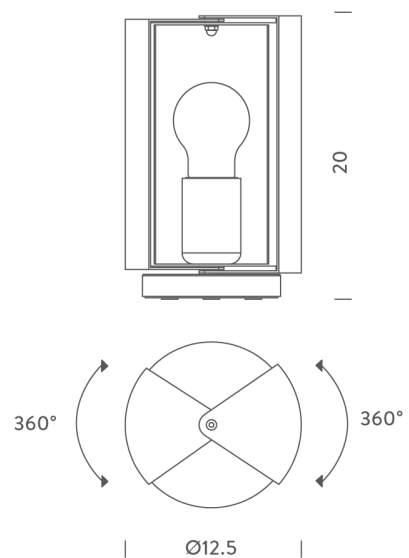

NE LT/PIVOTANTE A POSER/LIGHT BLUE

Pivotante A Poser

by Charlotte Perriand

Innovative design for the 50s but still a contemporary table lamp. The lighting output is adjusted by the opening or closure of the volets. Its cylindrical body opens on two sides on which two diffusers rotate allowing the opening and closing of the light beam to adjust the light in a direct or indirect way. Steel base painted in matt grey, body in rolled metal sheet painted in a variety of finish options. Switch on cable.

Designer	Charlotte Perriand
Supplier	Nemo
Country	Italy
SKU	NE LT/PIVOTANTE A POSER/LIGHT BLUE
Finish	Light Blue

Product Dimensions

Materials	Steel + Aluminium	Source	1 x E27 60W (Max)	Notes	switch on cable, cable length 2.5m, orientable 360 degrees
------------------	-------------------	---------------	-------------------	--------------	--