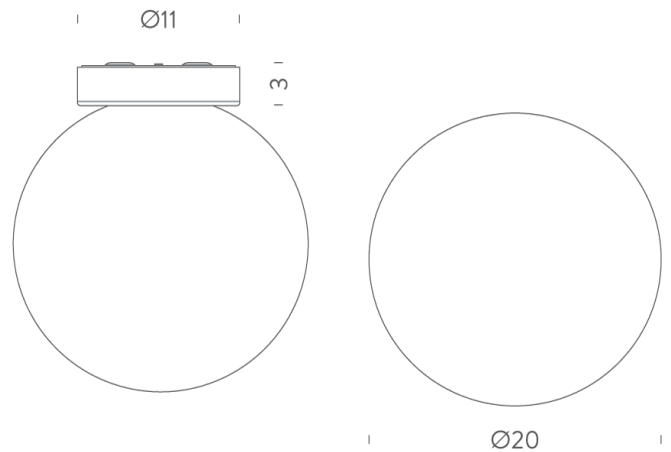

NE PL/ASTEROIDE/WHITE

Asteroide Ceiling Light

by Nemo Studio

The legendary Asteroide collection expands with the ceiling version in triplex blown glass in satin opal white. The uniqueness of Nemo's glass meets a pure design, making Asteroide an item closely connected to the company's tradition. It guarantees a discreet and homogeneous light diffusion with high standards either alone or in a composition. Chrome-plated or white painted aluminium structure.

Designer	Nemo Studio
Supplier	Nemo
Country	Italy
SKU	NE PL/ASTEROIDE/WHITE
Finish	White

Product Dimensions

Materials	Chrome + Opal White Glass	Source	1 x E14 46W (Max)	Emission	Diffused
Dimming	Dependent on globe				