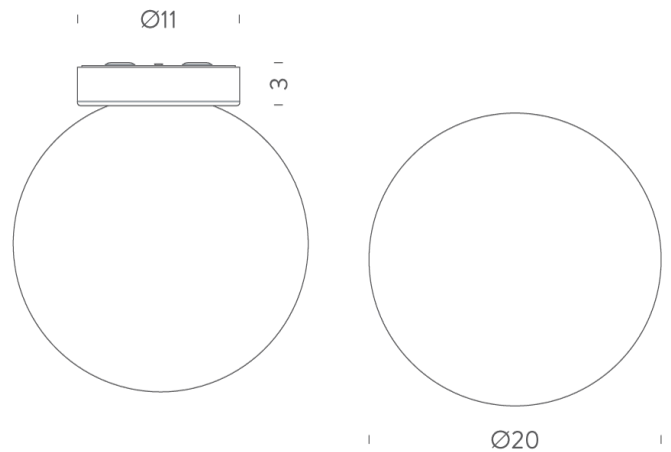

NE PL/ASTEROIDE/WHITE

Asteroid Ceiling Light

by Nemo Studio

The legendary Asteroid collection expands with the ceiling version in triplex blown glass in satin opal white. The uniqueness of Nemo's glass meets a pure design, making Asteroide an item closely connected to the company's tradition. It guarantees a discreet and homogeneous light diffusion with high standards either alone or in a composition. Chrome-plated or white painted aluminium structure.

Designer	Nemo Studio
Supplier	Nemo
Country	Italy
SKU	NE PL/ASTEROIDE/WHITE
Finish	White

Product Dimensions

Materials	Chrome + Opal White Glass	Source	1 x E14 46W (Max)	Emission	Diffused
Dimming	Dependent on globe				