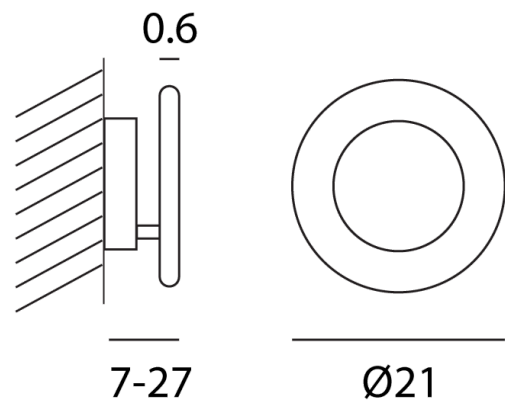

IC A/VERA/21/GOLDLEAF/WHITE

Vera Wall & Ceiling

by Marco Pagnoncelli

The versatile Vera lamp is composed of a reflective disc where a luminous brushed aluminium ring rests. The light disc be manually adjusted 360 degrees parallel and 90 degrees perpendicular to the wall, providing a wide array of direct or indirect lighting options. Vera is equipped with a high output LED and can be installed as wall or ceiling lamp. Available as 21cm, 26cm, or 31cm version in a variety of finish options. The simple, elegant design of the Vera makes it ideal for contemporary interiors.

Designer	Marco Pagnoncelli
Supplier	Icone
Country	Italy
SKU	IC A/VERA/21/GOLDLEAF/WHITE
Finish	Goldleaf + White
Size	21cm

Product Dimensions

Materials	Aluminium	Source	13.5W LED	Colour Temp	3000K
Output	2100lm	Emission	Indirect light	Dimming	TRIAC