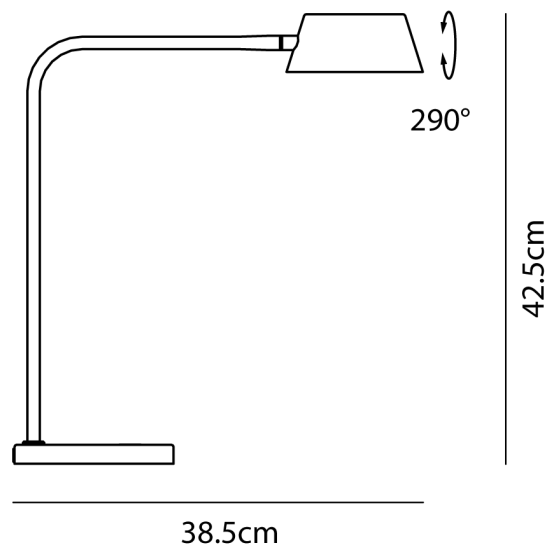

SE LT/OLO/WHITE

Olo Table Lamp

by Hui Lun Li

Table lamp version of the simple and elegant OLO from SEED Design. OLO is unique in that the shade is also the light source. The innovative design embeds an LED within the interior of the rotatable shade, creating an "invisible light source" effect. This also ensures that the light emitting surfaces are kept out of line-of-sight, reducing glare to a minimum. Equipped with a touch dimming button on base for simple operation. Available in a variety of finish options.

Designer	Hui Lun Li
Supplier	Seed Design
Country	Taiwan
SKU	SE LT/OLO/WHITE
Finish	White

Product Dimensions

Weight	2.2kg	Materials	Steel, PP	Source	7W LED
Colour Temp	3000K	Output	415lm	CRI	90
Dimming	Touch dimmer on base	Notes	Adjustable head, black cable		