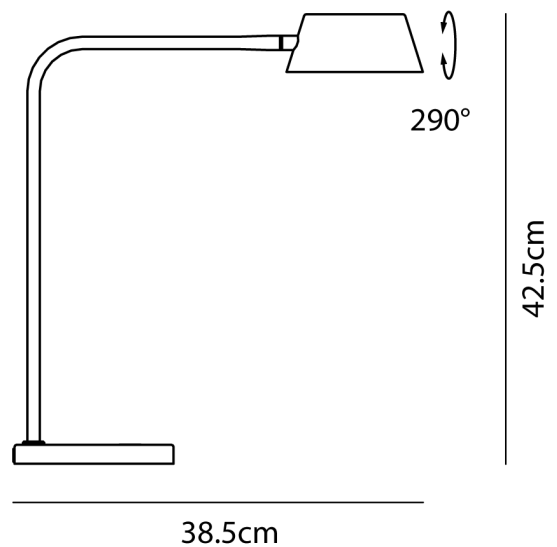

SE LT/OLO/BLACK/COCOA

Olo Table Lamp

by Hui Lun Li

Table lamp version of the simple and elegant OLO from SEED Design. OLO is unique in that the shade is also the light source. The innovative design embeds an LED within the interior of the rotatable shade, creating an "invisible light source" effect. This also ensures that the light emitting surfaces are kept out of line-of-sight, reducing glare to a minimum. Equipped with a touch dimming button on base for simple operation. Available in a variety of finish options.

Designer	Hui Lun Li
Supplier	Seed Design
Country	Taiwan
SKU	SE LT/OLO/BLACK/COCOA
Finish	Black + Cocoa

Product Dimensions

Weight	2.2kg	Materials	Steel, PP	Source	7W LED
Colour Temp	3000K	Output	415lm	CRI	90
Dimming	Touch dimmer on base	Notes	Adjustable head, black cable		