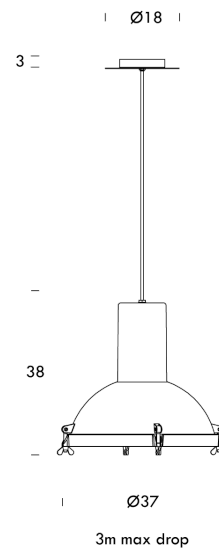

### Product Dimensions

<b>Weight</b>	5.5kg	<b>Materials</b>	Aluminium	<b>Source</b>	1 x E27 60W
<b>Emission</b>	direct, spot	<b>IP Rating</b>	IP54	<b>Dimming</b>	Dependent on globe