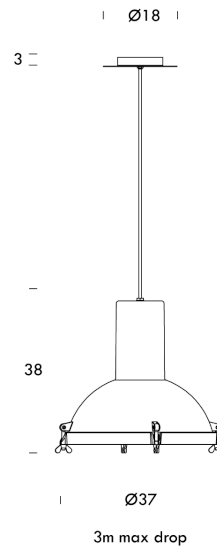

NE S/PROJECTEUR/365/IP54/WHITE SAND

Projecteur 365 Pendant Outdoor

by Le Corbusier

Outdoor version of the Projecteur 365 pendant. The Projecteur of Le Corbusier was designed for the Chandigarh High Court, India, in 1954. Aluminium body painted in night blue, white sand or moka. Diffuser glass curved and sandblasted in the inner part. Painted body, base and canopies. Screws and small metal parts black chromed. Rated IP54 for exterior applications.

Designer	Le Corbusier
Supplier	Nemo
Country	Italy
SKU	NE S/PROJECTEUR/365/IP54/WHITE SAND
Finish	White Sand

Product Dimensions

Weight	5.5kg	Materials	Aluminium	Source	1 x E27 60W
Emission	direct, spot	IP Rating	IP54	Dimming	Dependent on globe