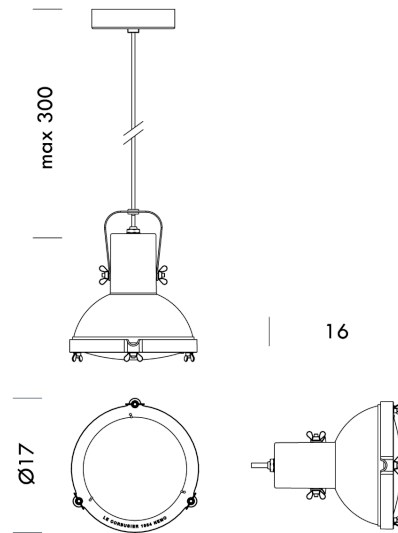

NE S/PROJECTEUR/165/IP44/MOKA

Projecteur 165 Pendant Outdoor

by Le Corbusier

Outdoor 165 adjustable version of the Projecteur 365 featuring an aluminum body coated in moka, night blue or white sand. The curved diffuser glass is sandblasted on the inner side. The clamp and canopies are painted in a matte black finish, accompanied by screws and small black chrome metal components. It offers diffused and adjustable light output and holds an IP44 rating for outdoor use. Classic design by Le Corbusier and made in Italy.

Designer	Le Corbusier
Supplier	Nemo
Country	Italy
SKU	NE S/PROJECTEUR/165/IP44/MOKA
Finish	Moka

Product Dimensions

Weight	0.8kg
Emission	direct, spot

Materials	Aluminium
IP Rating	IP44

Source	1 x E27 23W
Dimming	Dependent on globe