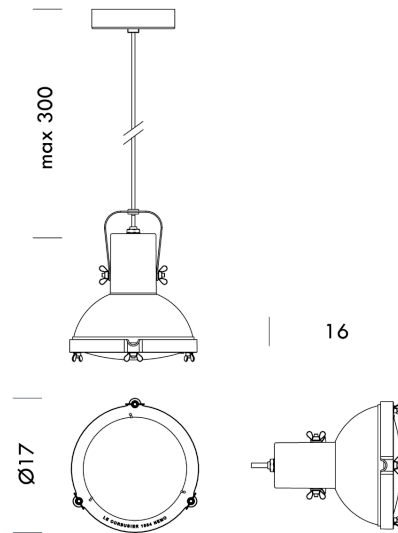

# Projecteur 165 Pendant Outdoor

by Le Corbusier

Outdoor 165 adjustable version of the Projecteur 365 featuring an aluminum body coated in moka, night blue or white sand. The curved diffuser glass is sandblasted on the inner side. The clamp and canopies are painted in a matte black finish, accompanied by screws and small black chrome metal components. It offers diffused and adjustable light output and holds an IP44 rating for outdoor use. Classic design by Le Corbusier and made in Italy.

<b>Designer</b>	Le Corbusier
<b>Supplier</b>	Nemo
<b>Country</b>	Italy
<b>SKU</b>	NE S/PROJECTEUR/165/IP44/MOKA
<b>Finish</b>	Moka

**Product Dimensions**

<b>Weight</b>	0.8kg
<b>Emission</b>	direct, spot

<b>Materials</b>	Aluminium
<b>IP Rating</b>	IP44

<b>Source</b>	1 x E27 23W
<b>Dimming</b>	Dependent on globe