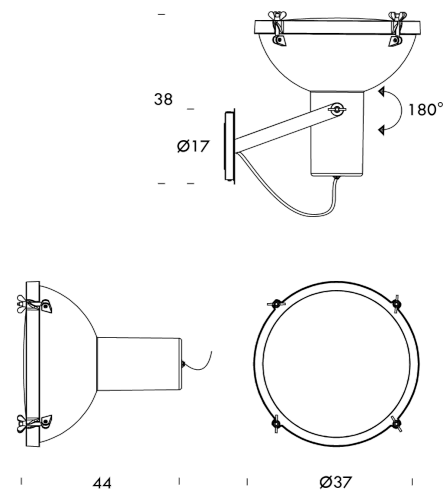

NE A/PROJECTEUR/365/IP54/WHITE SAND

Projecteur 365 Ceiling/Wall Outdoor

by Le Corbusier

Outdoor version of the Projecteur 365 wall/ceiling lamp. The Projecteur of Le Corbusier was designed for the Chandigarh High Court, India, in 1954. Aluminium body painted in night blue, white sand or moka. Diffuser glass curved and sandblasted in the inner part. Painted body, base and canopies. Screws and small metal parts black chromed. Rated IP54 for exterior applications.

Designer	Le Corbusier
Supplier	Nemo
Country	Italy
SKU	NE A/PROJECTEUR/365/IP54/WHITE SAND
Finish	White Sand

Product Dimensions

Weight	5.5kg	Materials	Aluminium + Glass	Source	1 x E27 60W
Emission	direct, spot	IP Rating	IP54	Dimming	Dependent on globe
Notes	Orientable				