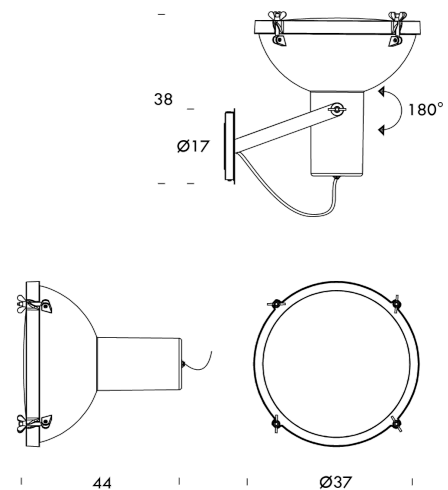

## Projecteur 365 Ceiling/Wall Outdoor

by Le Corbusier

Outdoor version of the Projecteur 365 wall/ceiling lamp. The Projecteur of Le Corbusier was designed for the Chandigarh High Court, India, in 1954. Aluminium body painted in night blue, white sand or moka. Diffuser glass curved and sandblasted in the inner part. Painted body, base and canopies. Screws and small metal parts black chromed. Rated IP54 for exterior applications.

### Product Dimensions

<b>Weight</b>	5.5kg	<b>Materials</b>	Aluminium + Glass	<b>Source</b>	1 x E27 60W
<b>Emission</b>	direct, spot	<b>IP Rating</b>	IP54	<b>Dimming</b>	Dependent on globe
<b>Notes</b>	Orientable				