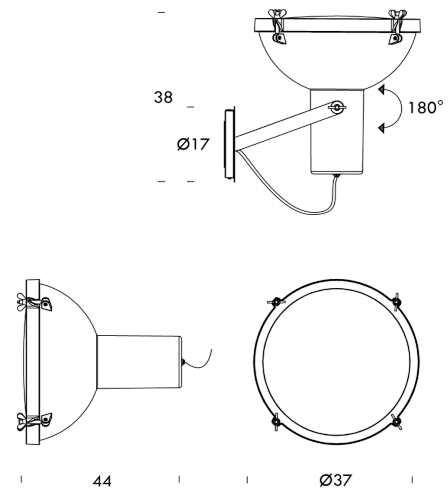

NE A/PROJECTEUR/365/IP54/MOKA

Projecteur 365 Ceiling/Wall Outdoor

by Le Corbusier

Outdoor version of the Projecteur 365 wall/ceiling lamp. The Projecteur of Le Corbusier was designed for the Chandigarh High Court, India, in 1954. Aluminium body painted in night blue, white sand or moka. Diffuser glass curved and sandblasted in the inner part. Painted body, base and canopies. Screws and small metal parts black chromed. Rated IP54 for exterior applications.

Designer	Le Corbusier
Supplier	Nemo
Country	Italy
SKU	NE A/PROJECTEUR/365/IP54/MOKA
Finish	Moka

Product Dimensions

Weight	5.5kg	Materials	Aluminium + Glass	Source	1 x E27 60W
Emission	direct, spot	IP Rating	IP54	Dimming	Dependent on globe
Notes	Orientable				