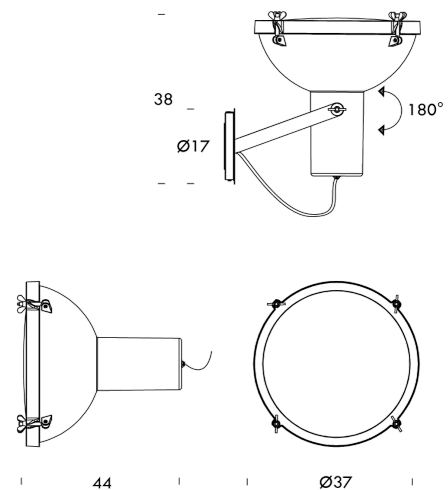

NE A/PROJECTEUR/365/IP54/MOKA

Projecteur 365 Ceiling/Wall Outdoor

by Le Corbusier

Outdoor version of the Projecteur 365 wall/ceiling lamp. The Projecteur of Le Corbusier was designed for the Chandigarh High Court, India, in 1954. Aluminium body painted in night blue, white sand or moka. Diffuser glass curved and sandblasted in the inner part. Painted body, base and canopies. Screws and small metal parts black chromed. Rated IP54 for exterior applications.

Designer	Le Corbusier
Supplier	Nemo
Country	Italy
SKU	NE A/PROJECTEUR/365/IP54/MOKA
Finish	Moka

Product Dimensions

Weight	5.5kg	Materials	Aluminium + Glass	Source	1 x E27 60W
Emission	direct, spot	IP Rating	IP54	Dimming	Dependent on globe
Notes	Orientable				