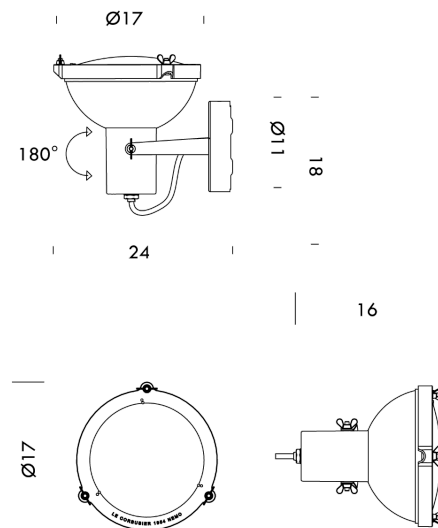

NE A/PROJECTEUR/165/IP44/NIGHT BLUE

Projecteur 165 Ceiling/Wall Outdoor

by Le Corbusier

Outdoor 165 adjustable version of the Projecteur 365 featuring an aluminum body coated in moka, night blue or white sand. The curved diffuser glass is sandblasted on the inner side. The clamp and canopies are painted in a matte black finish, accompanied by screws and small black chrome metal components. It offers diffused and adjustable light output and holds an IP44 rating for outdoor use. Classic design by Le Corbusier and made in Italy.

Designer	Le Corbusier
Supplier	Nemo
Country	Italy
SKU	NE A/PROJECTEUR/165/IP44/NIGHT BLUE
Finish	Night Blue

Product Dimensions

Weight	0.8kg
Emission	direct, spot
Notes	Orientable

Materials	Aluminium
IP Rating	IP44