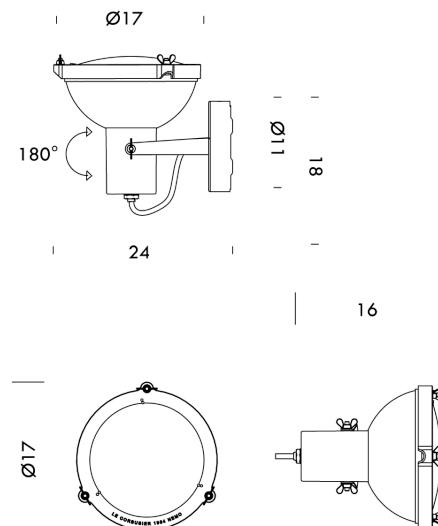

## Projecteur 165 Ceiling/Wall Outdoor

by Le Corbusier

Outdoor 165 adjustable version of the Projecteur 365 featuring an aluminum body coated in moka, night blue or white sand. The curved diffuser glass is sandblasted on the inner side. The clamp and canopies are painted in a matte black finish, accompanied by screws and small black chrome metal components. It offers diffused and adjustable light output and holds an IP44 rating for outdoor use. Classic design by Le Corbusier and made in Italy.

### Product Dimensions

<b>Weight</b>	0.8kg
<b>Emission</b>	direct, spot
<b>Notes</b>	Orientable

<b>Materials</b>	Aluminium
<b>IP Rating</b>	IP44

<b>Source</b>	1 x E27 23W
<b>Dimming</b>	Dependent on globe