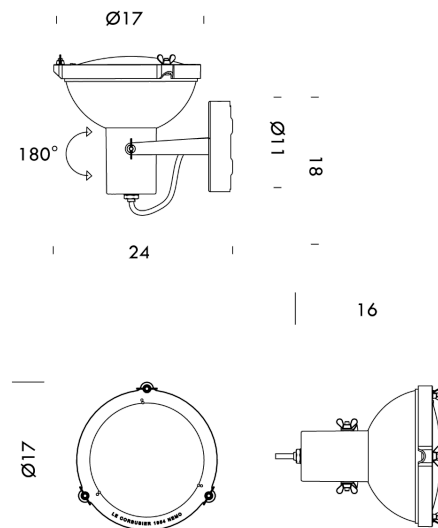

NE A/PROJECTEUR/165/IP44/WHITE SAND

Projecteur 165 Ceiling/Wall Outdoor

by Le Corbusier

Outdoor 165 adjustable version of the Projecteur 365 featuring an aluminum body coated in moka, night blue or white sand. The curved diffuser glass is sandblasted on the inner side. The clamp and canopies are painted in a matte black finish, accompanied by screws and small black chrome metal components. It offers diffused and adjustable light output and holds an IP44 rating for outdoor use. Classic design by Le Corbusier and made in Italy.

Designer	Le Corbusier
Supplier	Nemo
Country	Italy
SKU	NE A/PROJECTEUR/165/IP44/WHITE SAND
Finish	White Sand

Product Dimensions

Weight	0.8kg
Emission	direct, spot
Notes	Orientable

Materials	Aluminium
IP Rating	IP44