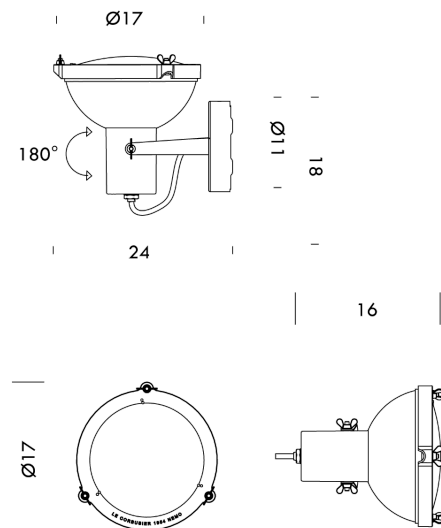

NE A/PROJECTEUR/165/IP44/WHITE SAND

Projecteur 165 Ceiling/Wall Outdoor

by Le Corbusier

Outdoor 165 adjustable version of the Projecteur 365 featuring an aluminum body coated in moka, night blue or white sand. The curved diffuser glass is sandblasted on the inner side. The clamp and canopies are painted in a matte black finish, accompanied by screws and small black chrome metal components. It offers diffused and adjustable light output and holds an IP44 rating for outdoor use. Classic design by Le Corbusier and made in Italy.

Designer	Le Corbusier
Supplier	Nemo
Country	Italy
SKU	NE A/PROJECTEUR/165/IP44/WHITE SAND
Finish	White Sand

Product Dimensions

Weight	0.8kg
Emission	direct, spot
Notes	Orientable

Materials	Aluminium
IP Rating	IP44