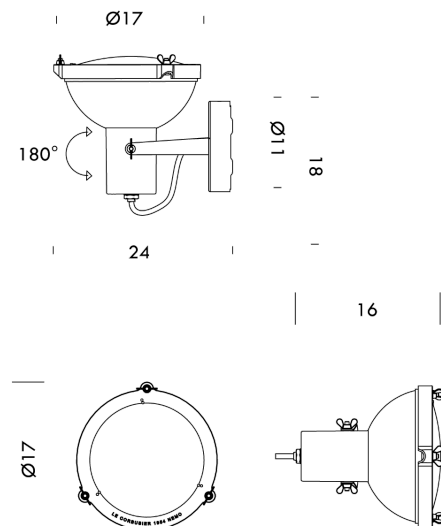

NE A/PROJECTEUR/165/IP44/WHITE SAND

Projecteur 165 Ceiling/Wall Outdoor

by Le Corbusier

Outdoor 165 adjustable version of the Projecteur 365 featuring an aluminum body coated in moka, night blue or white sand. The curved diffuser glass is sandblasted on the inner side. The clamp and canopies are painted in a matte black finish, accompanied by screws and small black chrome metal components. It offers diffused and adjustable light output and holds an IP44 rating for outdoor use. Classic design by Le Corbusier and made in Italy.

Designer	Le Corbusier
Supplier	Nemo
Country	Italy
SKU	NE A/PROJECTEUR/165/IP44/WHITE SAND
Finish	White Sand

Product Dimensions

Weight	0.8kg	Materials	Aluminium	Source	1 x E27 23W
Emission	direct, spot	IP Rating	IP44	Dimming	Dependent on globe
Notes	Orientable				