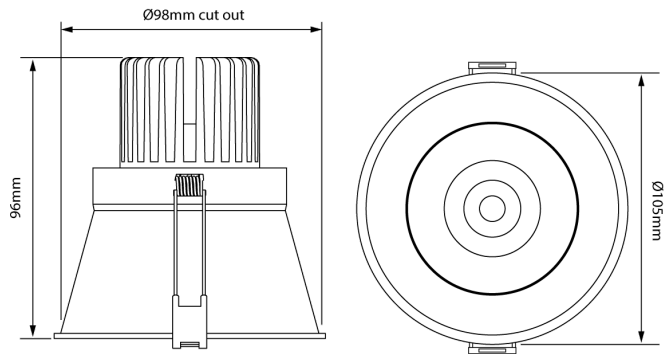

SI SOLA/12W/ADJ/60D/WH

Sola Series Adjustable Downlight

by

Sola Series is a collection of highly functional downlights at an excellent price point. Sola Adjustable is equipped with a 12W COB LED chip with 38 degree beam spread, dimmable. Internal source is adjustable up to 30 degree on a single axis for versatility. Aluminum construction with white finish. Ideal for commercial applications with bulk quantities available.

Supplier	Studio Italia
Country	China
SKU	SI SOLA/12W/ADJ/60D/WH
Version	60 degree beam

Product Dimensions

Materials	Aluminium	Source	12W LED	Colour Temp	3000K
Output	757lm	CRI	90	Emission	60 degree beam
IP Rating	IP32	Dimming	PHASE	Notes	Internal source adjustable up to 30 degree on single axis