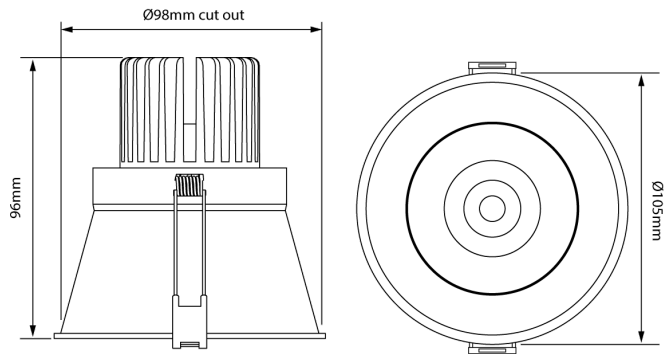

## Sola Series Adjustable Downlight

by

Sola Series is a collection of highly functional downlights at an excellent price point. Sola Adjustable is equipped with a 12W COB LED chip with 38 degree beam spread, dimmable. Internal source is adjustable up to 30 degree on a single axis for versatility. Aluminum construction with white finish. Ideal for commercial applications with bulk quantities available.

<b>Supplier</b>	Studio Italia
<b>Country</b>	China
<b>SKU</b>	SI SOLA/12W/ADJ/38D/WH
<b>Version</b>	38 degree beam

Product Dimensions

<b>Materials</b>	Aluminium	<b>Source</b>	12W LED	<b>Colour Temp</b>	3000K
<b>Output</b>	757lm	<b>CRI</b>	90	<b>Emission</b>	38 degree beam
<b>IP Rating</b>	IP32	<b>Dimming</b>	PHASE	<b>Notes</b>	Internal source adjustable up to 30 degree on single axis