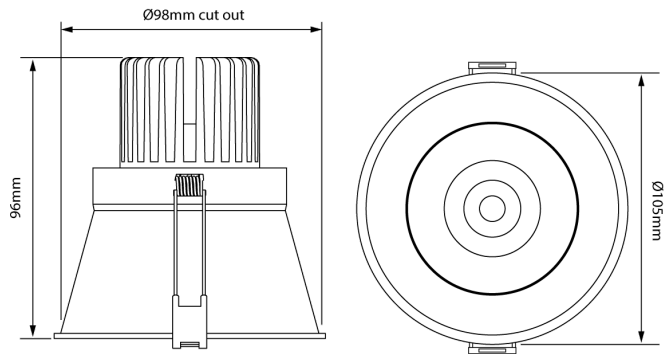

SI SOLA/12W/ADJ/38D/WH

Sola Series Adjustable Downlight

by

Sola Series is a collection of highly functional downlights at an excellent price point. Sola Adjustable is equipped with a 12W COB LED chip with 38 degree beam spread, dimmable. Internal source is adjustable up to 30 degree on a single axis for versatility. Aluminum construction with white finish. Ideal for commercial applications with bulk quantities available.

Supplier	Studio Italia
Country	China
SKU	SI SOLA/12W/ADJ/38D/WH
Version	38 degree beam

Product Dimensions

Materials	Aluminium	Source	12W LED	Colour Temp	3000K
Output	757lm	CRI	90	Emission	38 degree beam
IP Rating	IP32	Dimming	PHASE	Notes	Internal source adjustable up to 30 degree on single axis