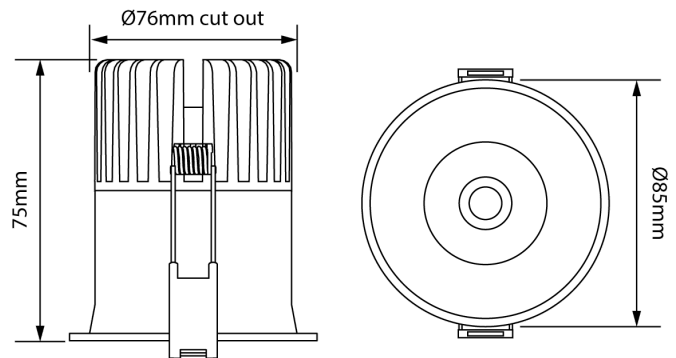

SI SOLA/12W/85/38D/WH

Sola Series 85mm Downlight

by

Sola Series is a collection of highly functional downlights at an excellent price point. Sola 85mm is equipped with a 12W COB LED chip with 38 degree beam spread, IP32, dimmable. Aluminum construction with white finish. Ideal for commercial applications with bulk quantities available.

Supplier	Studio Italia
Country	China
SKU	SI SOLA/12W/85/38D/WH
Version	38 degree beam

Product Dimensions

Materials	Aluminium	Source	12W LED	Colour Temp	3000K
Output	757lm	CRI	90	Emission	38 degree beam
IP Rating	IP32	Dimming	PHASE		