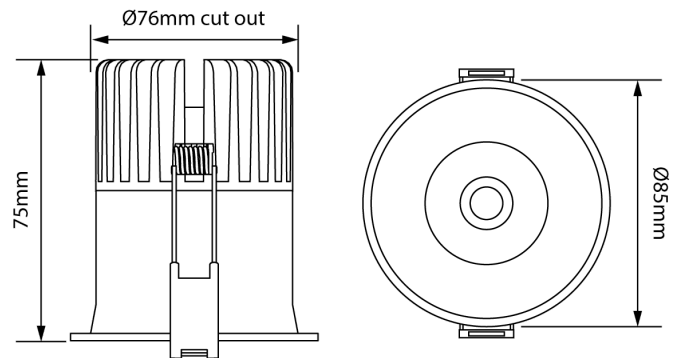

SI SOLA/12W/85/38D/WH

Sola Series 85mm Downlight

by

Sola Series is a collection of highly functional downlights at an excellent price point. Sola 85mm is equipped with a 12W COB LED chip with 38 degree beam spread, IP32, dimmable. Aluminum construction with white finish. Ideal for commercial applications with bulk quantities available.

Supplier	Studio Italia
Country	China
SKU	SI SOLA/12W/85/38D/WH
Version	38 degree beam

Product Dimensions

Materials	Aluminium	Source	12W LED	Colour Temp	3000K
Output	757lm	CRI	90	Emission	38 degree beam
IP Rating	IP32	Dimming	PHASE		