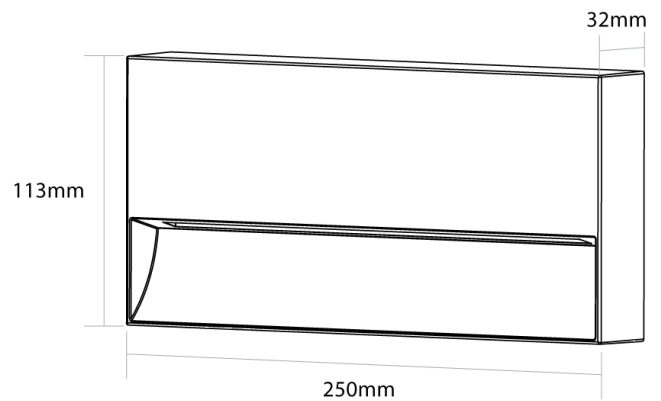

SI A/WALLOO/EXT/25/ANT

Walloo Exterior Wall Light

by

Walloo is a minimalist LED wall light for contemporary outdoor applications. Equipped with a double CCT switch inside the body, Walloo can be set to either 3000K (cool warm white) or 4000K (neutral white) on installation. Walloo has an ingress protection rating of IP65 and an impact protection of IK09. With an indirect emission, Walloo can be mounted as a wall light or step light. Aluminium construction with sandy anthracite finish.

Supplier	Studio Italia
Country	China
SKU	SI A/WALLOO/EXT/25/ANT
Size	25cm

Product Dimensions

Materials	Aluminium	Source	6.5W LED	Colour Temp	3000K/4000K
Output	230lm	CRI	80	Emission	Indirect
IP Rating	IP65 / IK09	Dimming	Non-Dimmable	Notes	Double CCT switch inside body