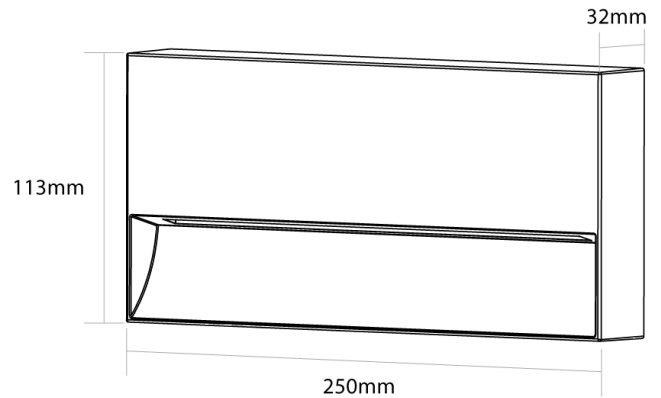

SI A/WALLOO/EXT/25/ANT

Walloo Exterior Wall Light

by

Walloo is a minimalist LED wall light for contemporary outdoor applications. Equipped with a double CCT switch inside the body, Walloo can be set to either 3000K (cool warm white) or 4000K (neutral white) on installation. Walloo has an ingress protection rating of IP65 and an impact protection of IK09. With an indirect emission, Walloo can be mounted as a wall light or step light. Aluminium construction with sandy anthracite finish.

Supplier	Studio Italia
Country	China
SKU	SI A/WALLOO/EXT/25/ANT
Size	25cm

Product Dimensions

Materials	Aluminium	Source	6.5W LED	Colour Temp	3000K/4000K
Output	230lm	CRI	80	Emission	Indirect
IP Rating	IP65 / IK09	Dimming	Non-Dimmable	Notes	Double CCT switch inside body