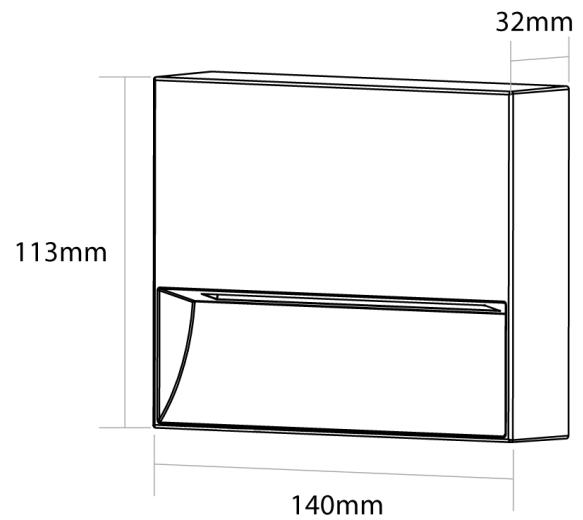

## Waloo Exterior Wall Light

by

Waloo is a minimalist LED wall light for contemporary outdoor applications. Equipped with a double CCT switch inside the body, Waloo can be set to either 3000K (cool warm white) or 4000K (neutral white) on installation. Waloo has an ingress protection rating of IP65 and an impact protection of IK09. With an indirect emission, Waloo can be mounted as a wall light or step light. Aluminium construction with sandy anthracite finish.

<b>Supplier</b>	Studio Italia
<b>Country</b>	China
<b>SKU</b>	SI A/WALLOO/EXT/14/ANT
<b>Size</b>	14cm

Product Dimensions

<b>Materials</b>	Aluminium	<b>Source</b>	3.2W LED	<b>Colour Temp</b>	3000K/4000K
<b>Output</b>	110lm	<b>CRI</b>	80	<b>Emission</b>	Indirect
<b>IP Rating</b>	IP65 / IK09	<b>Dimming</b>	Non-Dimmable	<b>Notes</b>	Double CCT switch inside body