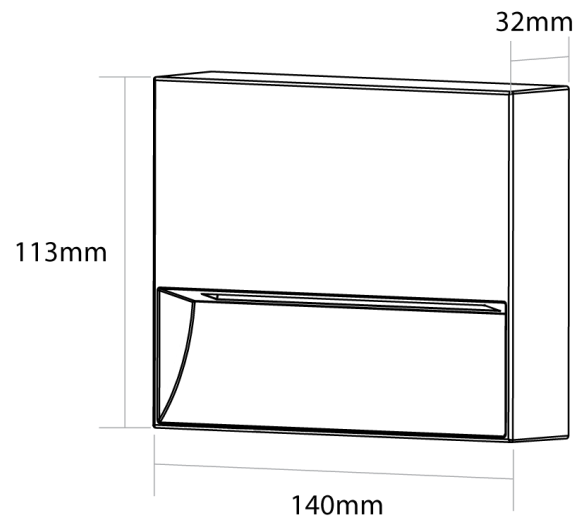

SI A/WALLOO/EXT/14/ANT

Walloo Exterior Wall Light

by

Walloo is a minimalist LED wall light for contemporary outdoor applications. Equipped with a double CCT switch inside the body, Walloo can be set to either 3000K (cool warm white) or 4000K (neutral white) on installation. Walloo has an ingress protection rating of IP65 and an impact protection of IK09. With an indirect emission, Walloo can be mounted as a wall light or step light. Aluminium construction with sandy anthracite finish.

| | |
|-----------------|------------------------|
| Supplier | Studio Italia |
| Country | China |
| SKU | SI A/WALLOO/EXT/14/ANT |
| Size | 14cm |

Product Dimensions

| | | | | | |
|------------------|-------------|----------------|--------------|--------------------|-------------------------------|
| Materials | Aluminium | Source | 3.2W LED | Colour Temp | 3000K/4000K |
| Output | 110lm | CRI | 80 | Emission | Indirect |
| IP Rating | IP65 / IK09 | Dimming | Non-Dimmable | Notes | Double CCT switch inside body |