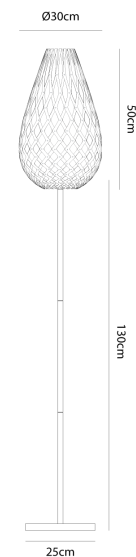

DT PT/WH/KOURA 500/WHITE (Wh Adapter)

Koura Floor Lamp

by David Trubridge

The droplet-like form of Koura mimics the curled form of our native freshwater shrimp koura, named by the indigenous Maori people. David was also inspired by the intricately made traps used by early Maori to catch koura. Thanks to a special adapter, the iconic Koura is now available as a table lamp with black or white base option. These lights make excellent accent lamps, casting intricate shadows against nearby walls.

Designer	David Trubridge
Supplier	David Trubridge
Country	New Zealand
SKU	DT PT/WH/KOURA 500/WHITE (Wh Adapter)
Shade Finish	White
Base Finish	White

Product Dimensions

Materials Bamboo Plywood, Nylon Clips

Source 1 x E27 60W (Max)