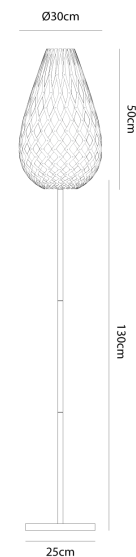

DT PT/WH/KOURA 500/WHITE/WHITE (Wh Adapter)

## Koura Floor Lamp

by David Trubridge

The droplet-like form of Koura mimics the curled form of our native freshwater shrimp koura, named by the indigenous Maori people. David was also inspired by the intricately made traps used by early Maori to catch koura. Thanks to a special adapter, the iconic Koura is now available as a table lamp with black or white base option. These lights make excellent accent lamps, casting intricate shadows against nearby walls.

<b>Designer</b>	David Trubridge
<b>Supplier</b>	David Trubridge
<b>Country</b>	New Zealand
<b>SKU</b>	DT PT/WH/KOURA 500/WHITE/WHITE (Wh Adapter)
<b>Shade Finish</b>	White 2 Sides
<b>Base Finish</b>	White

### Product Dimensions

**Materials** Bamboo Plywood, Nylon Clips

**Source** 1 x E27 60W (Max)