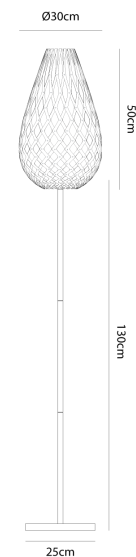

DT PT/BK/KOURA 500/AQUA (Bk Adapter)

Koura Floor Lamp

by David Trubridge

The droplet-like form of Koura mimics the curled form of our native freshwater shrimp koura, named by the indigenous Maori people. David was also inspired by the intricately made traps used by early Maori to catch koura. Thanks to a special adapter, the iconic Koura is now available as a table lamp with black or white base option. These lights make excellent accent lamps, casting intricate shadows against nearby walls.

Designer	David Trubridge
Supplier	David Trubridge
Country	New Zealand
SKU	DT PT/BK/KOURA 500/AQUA (Bk Adapter)
Shade Finish	Aqua
Base Finish	Black

Product Dimensions

Materials Bamboo Plywood, Nylon Clips

Source 1 x E27 60W (Max)