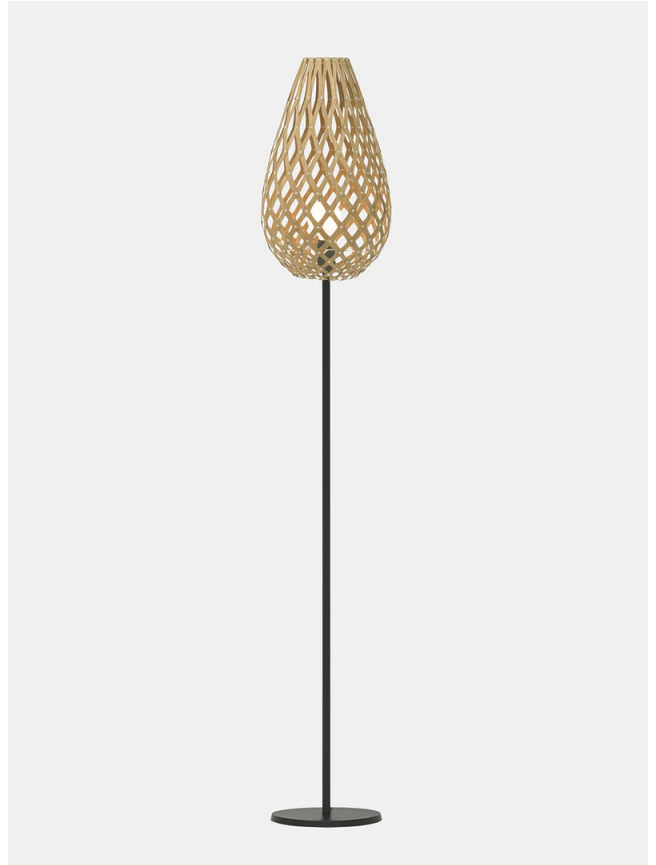

DT PT/BK/KOURA 500/AQUA (Bk Adapter)

Koura Floor Lamp

by David Trubridge

The droplet-like form of Koura mimics the curled form of our native freshwater shrimp koura, named by the indigenous Maori people. David was also inspired by the intricately made traps used by early Maori to catch koura. Thanks to a special adapter, the iconic Koura is now available as a table lamp with black or white base option. These lights make excellent accent lamps, casting intricate shadows against nearby walls.

Designer	David Trubridge
Supplier	David Trubridge
Country	New Zealand
SKU	DT PT/BK/KOURA 500/AQUA (Bk Adapter)
Shade Finish	Aqua
Base Finish	Black

Product Dimensions

Materials Bamboo Plywood, Nylon Clips

Source 1 x E27 60W (Max)