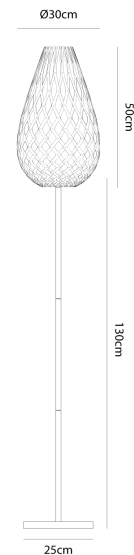

DT PT/BK/KOURA 500/AQUA (Bk Adapter)

Koura Floor Lamp

by David Trubridge

The droplet-like form of Koura mimics the curled form of our native freshwater shrimp koura, named by the indigenous Maori people. David was also inspired by the intricately made traps used by early Maori to catch koura. Thanks to a special adapter, the iconic Koura is now available as a table lamp with black or white base option. These lights make excellent accent lamps, casting intricate shadows against nearby walls.

Designer	David Trubridge
Supplier	David Trubridge
Country	New Zealand
SKU	DT PT/BK/KOURA 500/AQUA (Bk Adapter)
Shade Finish	Aqua
Base Finish	Black

Product Dimensions

Materials Bamboo Plywood, Nylon Clips

Source 1 x E27 60W (Max)