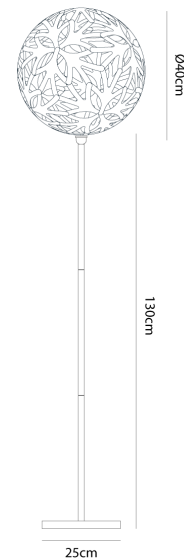

DT PT/WH/FLORAL 400 (Wh Adapter)

Floral Floor Lamp

by David Trubridge

Floral was designed three years after the Coral light. Like the Coral, the Floral pendant is based on geometric polyhedra forms, but with a softer and more decorative design to the structured Coral. Thanks to a special adapter, the iconic Floral is now available as a table lamp with black or white base option. These lights make excellent accent lamps, casting intricate shadows against nearby walls.

| | |
|---------------------|----------------------------------|
| Designer | David Trubridge |
| Supplier | David Trubridge |
| Country | New Zealand |
| SKU | DT PT/WH/FLORAL 400 (Wh Adapter) |
| Shade Finish | Bamboo |
| Base Finish | White |

Product Dimensions

Materials Bamboo Plywood, Nylon Clips

Source 1 x E27 60W (Max)