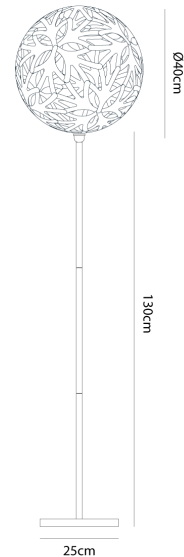

DT PT/WH/FLORAL 400/BLACK/BLACK (Wh Adapter)

Floral Floor Lamp

by David Trubridge

Floral was designed three years after the Coral light. Like the Coral, the Floral pendant is based on geometric polyhedra forms, but with a softer and more decorative design to the structured Coral. Thanks to a special adapter, the iconic Floral is now available as a table lamp with black or white base option. These lights make excellent accent lamps, casting intricate shadows against nearby walls.

Designer	David Trubridge
Supplier	David Trubridge
Country	New Zealand
SKU	DT PT/WH/FLORAL 400/BLACK/BLACK (Wh Adapter)
Shade Finish	Black 2 Sides
Base Finish	White

Product Dimensions

Materials Bamboo Plywood, Nylon Clips

Source 1 x E27 60W (Max)