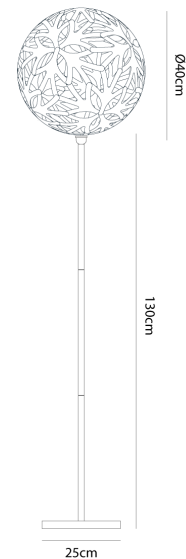

DT PT/BK/FLORAL 400/AQUA (Bk Adapter)

## Floral Floor Lamp

by David Trubridge

Floral was designed three years after the Coral light. Like the Coral, the Floral pendant is based on geometric polyhedra forms, but with a softer and more decorative design to the structured Coral. Thanks to a special adapter, the iconic Floral is now available as a table lamp with black or white base option. These lights make excellent accent lamps, casting intricate shadows against nearby walls.

### Product Dimensions

<b>Materials</b>	Bamboo Plywood, Nylon Clips	<b>Source</b>	1 x E27 60W (Max)
------------------	-----------------------------	---------------	-------------------