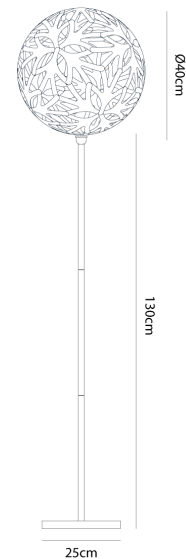

DT PT/BK/FLORAL 400/AQUA (Bk Adapter)

## Floral Floor Lamp

by David Trubridge

Floral was designed three years after the Coral light. Like the Coral, the Floral pendant is based on geometric polyhedra forms, but with a softer and more decorative design to the structured Coral. Thanks to a special adapter, the iconic Floral is now available as a table lamp with black or white base option. These lights make excellent accent lamps, casting intricate shadows against nearby walls.

### Product Dimensions

**Materials** Bamboo Plywood, Nylon Clips

**Source** 1 x E27 60W (Max)