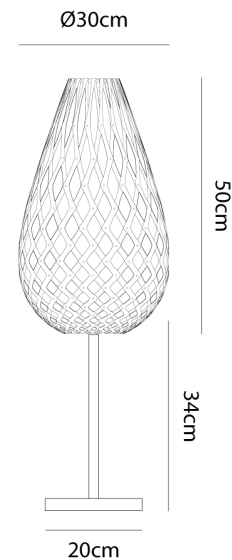

DT LT/LRG/WH/KOURA 500/ORANGE (Wh Adapter)

Koura Table Lamp

by David Trubridge

The droplet-like form of Koura mimics the curled form of our native freshwater shrimp koura, named by the indigenous Maori people. David was also inspired by the intricately made traps used by early Maori to catch koura. Thanks to a special adapter, the iconic Koura is now available as a table lamp with black or white base option. These smaller lights make excellent accent lamps, casting shadows against nearby walls.

Designer	David Trubridge
Supplier	David Trubridge
Country	New Zealand
SKU	DT LT/LRG/WH/KOURA 500/ORANGE (Wh Adapter)
Shade Finish	Orange
Base Finish	White
Size	Large

Product Dimensions

Materials	Bamboo Plywood, Nylon Clips	Source	1 x E27 60W (Max)
------------------	-----------------------------	---------------	-------------------