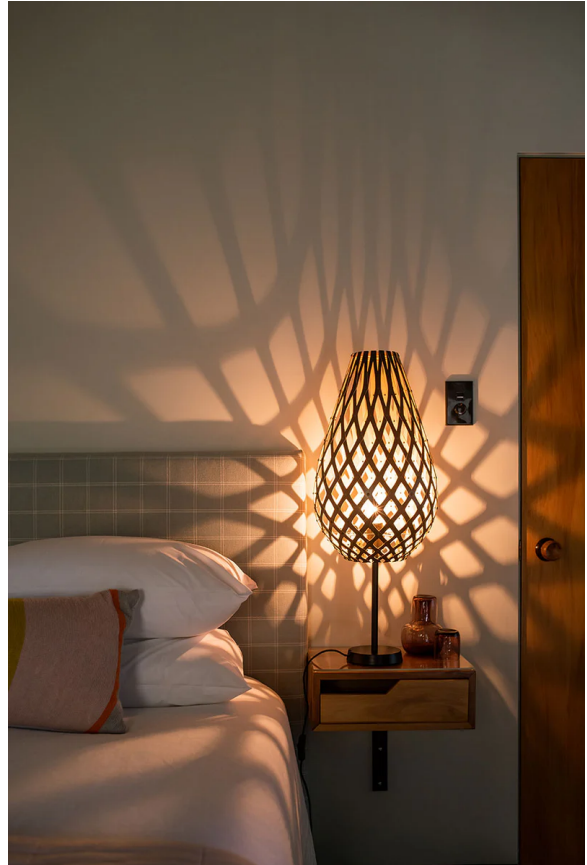

DT LT/LRG/WH/KOURA 500/ORANGE (Wh Adapter)

Koura Table Lamp

by David Trubridge

The droplet-like form of Koura mimics the curled form of our native freshwater shrimp koura, named by the indigenous Maori people. David was also inspired by the intricately made traps used by early Maori to catch koura. Thanks to a special adapter, the iconic Koura is now available as a table lamp with black or white base option. These smaller lights make excellent accent lamps, casting shadows against nearby walls.

Designer	David Trubridge
Supplier	David Trubridge
Country	New Zealand
SKU	DT LT/LRG/WH/KOURA 500/ORANGE (Wh Adapter)
Shade Finish	Orange
Base Finish	White
Size	Large

Product Dimensions

Materials	Bamboo Plywood, Nylon Clips	Source	1 x E27 60W (Max)
------------------	-----------------------------	---------------	-------------------