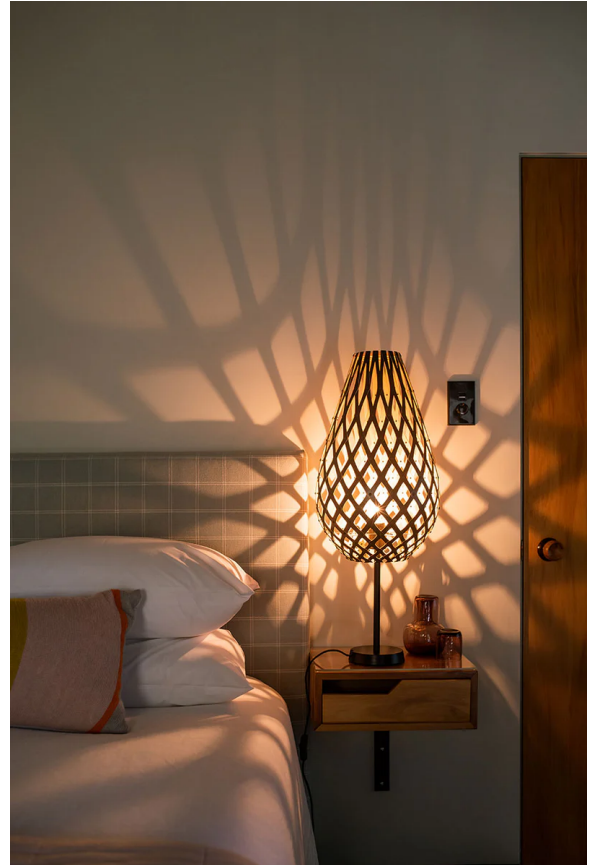

DT LT/SML/WH/KOURA 500 (Wh Adapter)

## Koura Table Lamp

by David Trubridge

The droplet-like form of Koura mimics the curled form of our native freshwater shrimp koura, named by the indigenous Maori people. David was also inspired by the intricately made traps used by early Maori to catch koura. Thanks to a special adapter, the iconic Koura is now available as a table lamp with black or white base option. These smaller lights make excellent accent lamps, casting shadows against nearby walls.

<b>Designer</b>	David Trubridge
<b>Supplier</b>	David Trubridge
<b>Country</b>	New Zealand
<b>SKU</b>	DT LT/SML/WH/KOURA 500 (Wh Adapter)
<b>Shade Finish</b>	Bamboo
<b>Base Finish</b>	White
<b>Size</b>	Small