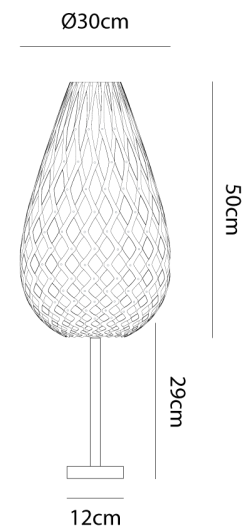

DT LT/SML/WH/KOURA 500 (Wh Adapter)

## Koura Table Lamp

by David Trubridge

The droplet-like form of Koura mimics the curled form of our native freshwater shrimp koura, named by the indigenous Maori people. David was also inspired by the intricately made traps used by early Maori to catch koura. Thanks to a special adapter, the iconic Koura is now available as a table lamp with black or white base option. These smaller lights make excellent accent lamps, casting shadows against nearby walls.

<b>Designer</b>	David Trubridge
<b>Supplier</b>	David Trubridge
<b>Country</b>	New Zealand
<b>SKU</b>	DT LT/SML/WH/KOURA 500 (Wh Adapter)
<b>Shade Finish</b>	Bamboo
<b>Base Finish</b>	White
<b>Size</b>	Small

### Product Dimensions

<b>Materials</b>	Bamboo Plywood, Nylon Clips	<b>Source</b>	1 x E27 60W (Max)
------------------	-----------------------------	---------------	-------------------