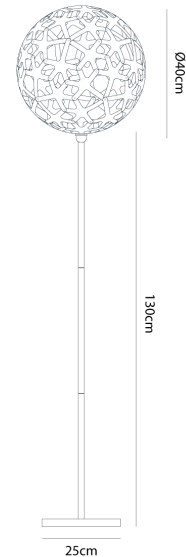

DT PT/BK/CORAL 400/BLACK/BLACK (Bk Adapter)

Coral Floor Lamp

by David Trubridge

Coral is based on one of the geometric polyhedra that have interested David since he was a boy. The intricate form is made from just one single component repeated 60 times. Thanks to a special adapter, the iconic Coral is now available as a floor lamp with black or white base option. These lights make excellent accent lamps, casting intricate shadows against nearby walls.

Designer	David Trubridge
Supplier	David Trubridge
Country	New Zealand
SKU	DT PT/BK/CORAL 400/BLACK/BLACK (Bk Adapter)
Shade Finish	Black 2 Sides
Base Finish	Black

Product Dimensions

Materials Bamboo Plywood, Nylon Clips

Source 1 x E27 60W (Max)