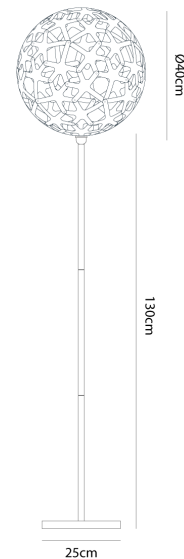

Product Dimensions

Materials Bamboo Plywood, Nylon Clips

Source 1 x E27 60W (Max)