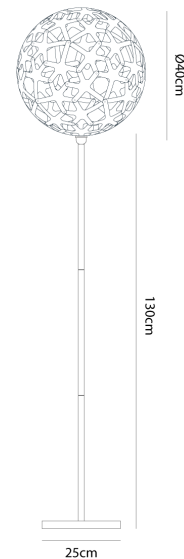

DT PT/BK/CORAL 400/BLACK/BLACK (Bk Adapter)

## Coral Floor Lamp

by David Trubridge

Coral is based on one of the geometric polyhedra that have interested David since he was a boy. The intricate form is made from just one single component repeated 60 times. Thanks to a special adapter, the iconic Coral is now available as a floor lamp with black or white base option. These lights make excellent accent lamps, casting intricate shadows against nearby walls.

### Product Dimensions

**Materials** Bamboo Plywood, Nylon Clips

**Source** 1 x E27 60W (Max)