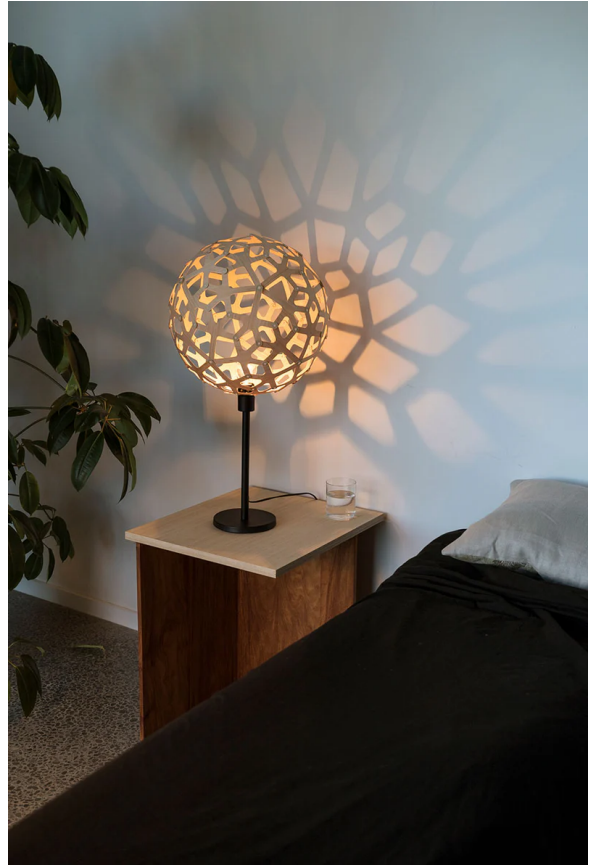

DT LT/SML/BK/CORAL 400/RED (Bk Adapter)

Coral Table Lamp

by David Trubridge

Coral is based on one of the geometric polyhedra that have interested David since he was a boy. The intricate form is made from just one single component repeated 60 times. Thanks to a special adapter, the iconic Coral is now available as a table lamp with black or white base option. These smaller lights make excellent accent lamps, casting shadows against nearby walls.

Designer	David Trubridge
Supplier	David Trubridge
Country	New Zealand
SKU	DT LT/SML/BK/CORAL 400/RED (Bk Adapter)
Shade Finish	Red
Base Finish	Black
Size	Small

Product Dimensions

Materials	Bamboo Plywood, Nylon Clips	Source	1 x E27 60W (Max)
------------------	-----------------------------	---------------	-------------------