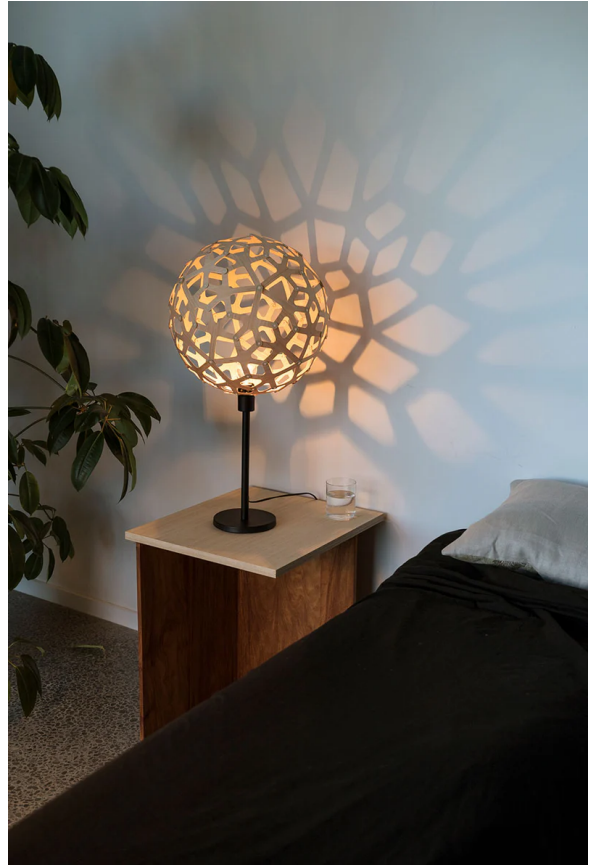

DT LT/SML/BK/CORAL 400/RED (Bk Adapter)

## Coral Table Lamp

by David Trubridge

Coral is based on one of the geometric polyhedra that have interested David since he was a boy. The intricate form is made from just one single component repeated 60 times. Thanks to a special adapter, the iconic Coral is now available as a table lamp with black or white base option. These smaller lights make excellent accent lamps, casting shadows against nearby walls.

<b>Designer</b>	David Trubridge
<b>Supplier</b>	David Trubridge
<b>Country</b>	New Zealand
<b>SKU</b>	DT LT/SML/BK/CORAL 400/RED (Bk Adapter)
<b>Shade Finish</b>	Red
<b>Base Finish</b>	Black
<b>Size</b>	Small

### Product Dimensions

<b>Materials</b>	Bamboo Plywood, Nylon Clips	<b>Source</b>	1 x E27 60W (Max)
------------------	-----------------------------	---------------	-------------------