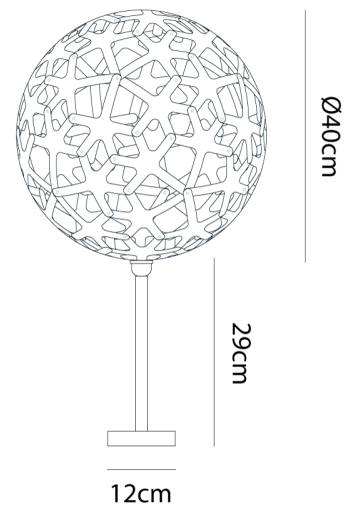

DT LT/SML/BK/CORAL 400/RED (Bk Adapter)

Coral Table Lamp

by David Trubridge

Coral is based on one of the geometric polyhedra that have interested David since he was a boy. The intricate form is made from just one single component repeated 60 times. Thanks to a special adapter, the iconic Coral is now available as a table lamp with black or white base option. These smaller lights make excellent accent lamps, casting shadows against nearby walls.

Designer	David Trubridge
Supplier	David Trubridge
Country	New Zealand
SKU	DT LT/SML/BK/CORAL 400/RED (Bk Adapter)
Shade Finish	Red
Base Finish	Black
Size	Small

Product Dimensions

Materials	Bamboo Plywood, Nylon Clips	Source	1 x E27 60W (Max)
------------------	-----------------------------	---------------	-------------------