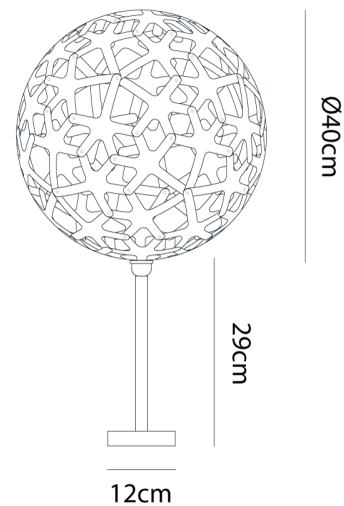

DT LT/SML/BK/CORAL 400/RED (Bk Adapter)

## Coral Table Lamp

by David Trubridge

Coral is based on one of the geometric polyhedra that have interested David since he was a boy. The intricate form is made from just one single component repeated 60 times. Thanks to a special adapter, the iconic Coral is now available as a table lamp with black or white base option. These smaller lights make excellent accent lamps, casting shadows against nearby walls.

<b>Designer</b>	David Trubridge
<b>Supplier</b>	David Trubridge
<b>Country</b>	New Zealand
<b>SKU</b>	DT LT/SML/BK/CORAL 400/RED (Bk Adapter)
<b>Shade Finish</b>	Red
<b>Base Finish</b>	Black
<b>Size</b>	Small

### Product Dimensions

<b>Materials</b>	Bamboo Plywood, Nylon Clips	<b>Source</b>	1 x E27 60W (Max)
------------------	-----------------------------	---------------	-------------------