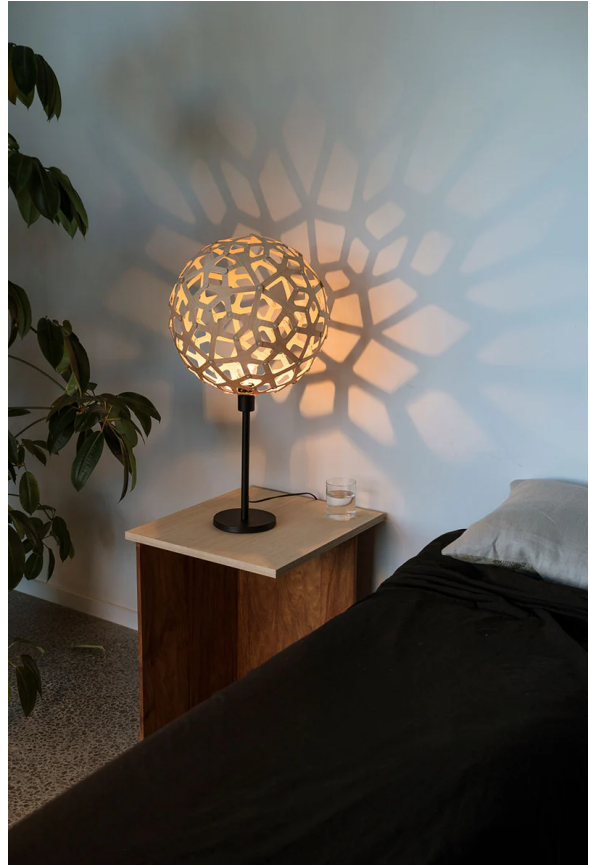

DT LT/SML/BK/CORAL 400/RED (Bk Adapter)

Coral Table Lamp

by David Trubridge

Coral is based on one of the geometric polyhedra that have interested David since he was a boy. The intricate form is made from just one single component repeated 60 times. Thanks to a special adapter, the iconic Coral is now available as a table lamp with black or white base option. These smaller lights make excellent accent lamps, casting shadows against nearby walls.

Designer	David Trubridge
Supplier	David Trubridge
Country	New Zealand
SKU	DT LT/SML/BK/CORAL 400/RED (Bk Adapter)
Shade Finish	Red
Base Finish	Black
Size	Small

Product Dimensions

Materials	Bamboo Plywood, Nylon Clips	Source	1 x E27 60W (Max)
------------------	-----------------------------	---------------	-------------------