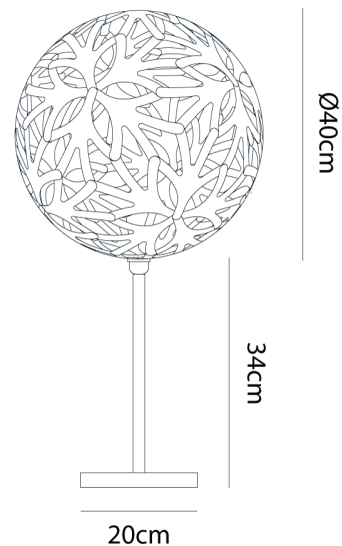

DT LT/LRG/WH/FLORAL 400/ORANGE (Wh Adapter)

## Floral Table Lamp

by David Trubridge

Floral was designed three years after the Coral light. Like the Coral, the Floral pendant is based on geometric polyhedra forms, but with a softer and more decorative design to the structured Coral. Thanks to a special adapter, the iconic Floral is now available as a table lamp with black or white base option. These smaller lights make excellent accent lamps, casting shadows against nearby walls.

<b>Designer</b>	David Trubridge
<b>Supplier</b>	David Trubridge
<b>Country</b>	New Zealand
<b>SKU</b>	DT LT/LRG/WH/FLORAL 400/ORANGE (Wh Adapter)
<b>Shade Finish</b>	Orange
<b>Base Finish</b>	White
<b>Size</b>	Large

Product Dimensions

<b>Materials</b>	Bamboo Plywood, Nylon Clips	<b>Source</b>	1 x E27 60W (Max)
------------------	-----------------------------	---------------	-------------------