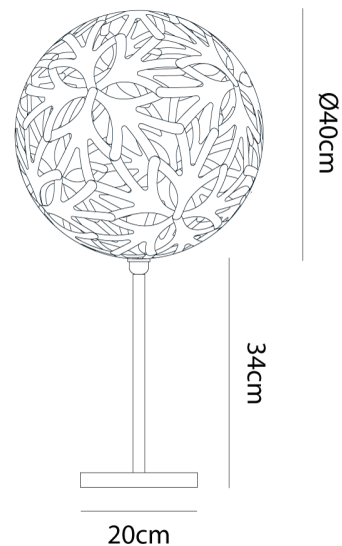

DT LT/LRG/WH/FLORAL 400/ORANGE (Wh Adapter)

## Floral Table Lamp

by David Trubridge

Floral was designed three years after the Coral light. Like the Coral, the Floral pendant is based on geometric polyhedra forms, but with a softer and more decorative design to the structured Coral. Thanks to a special adapter, the iconic Floral is now available as a table lamp with black or white base option. These smaller lights make excellent accent lamps, casting shadows against nearby walls.

<b>Designer</b>	David Trubridge
<b>Supplier</b>	David Trubridge
<b>Country</b>	New Zealand
<b>SKU</b>	DT LT/LRG/WH/FLORAL 400/ORANGE (Wh Adapter)
<b>Shade Finish</b>	Orange
<b>Base Finish</b>	White
<b>Size</b>	Large

Product Dimensions

**Materials** Bamboo Plywood, Nylon Clips

**Source** 1 x E27 60W (Max)