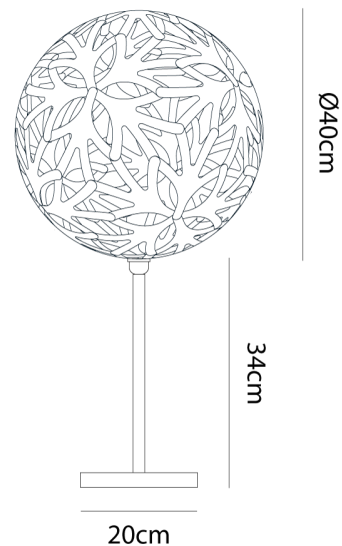

DT LT/LRG/WH/FLORAL 400/WHITE/WHITE (Wh Adapter)

Floral Table Lamp

by David Trubridge

Floral was designed three years after the Coral light. Like the Coral, the Floral pendant is based on geometric polyhedra forms, but with a softer and more decorative design to the structured Coral. Thanks to a special adapter, the iconic Floral is now available as a table lamp with black or white base option. These smaller lights make excellent accent lamps, casting shadows against nearby walls.

Designer	David Trubridge
Supplier	David Trubridge
Country	New Zealand
SKU	DT LT/LRG/WH/FLORAL 400/WHITE/WHITE (Wh Adapter)
Shade Finish	White 2 Sides
Base Finish	White
Size	Large

Product Dimensions

Materials	Bamboo Plywood, Nylon Clips	Source	1 x E27 60W (Max)
------------------	-----------------------------	---------------	-------------------